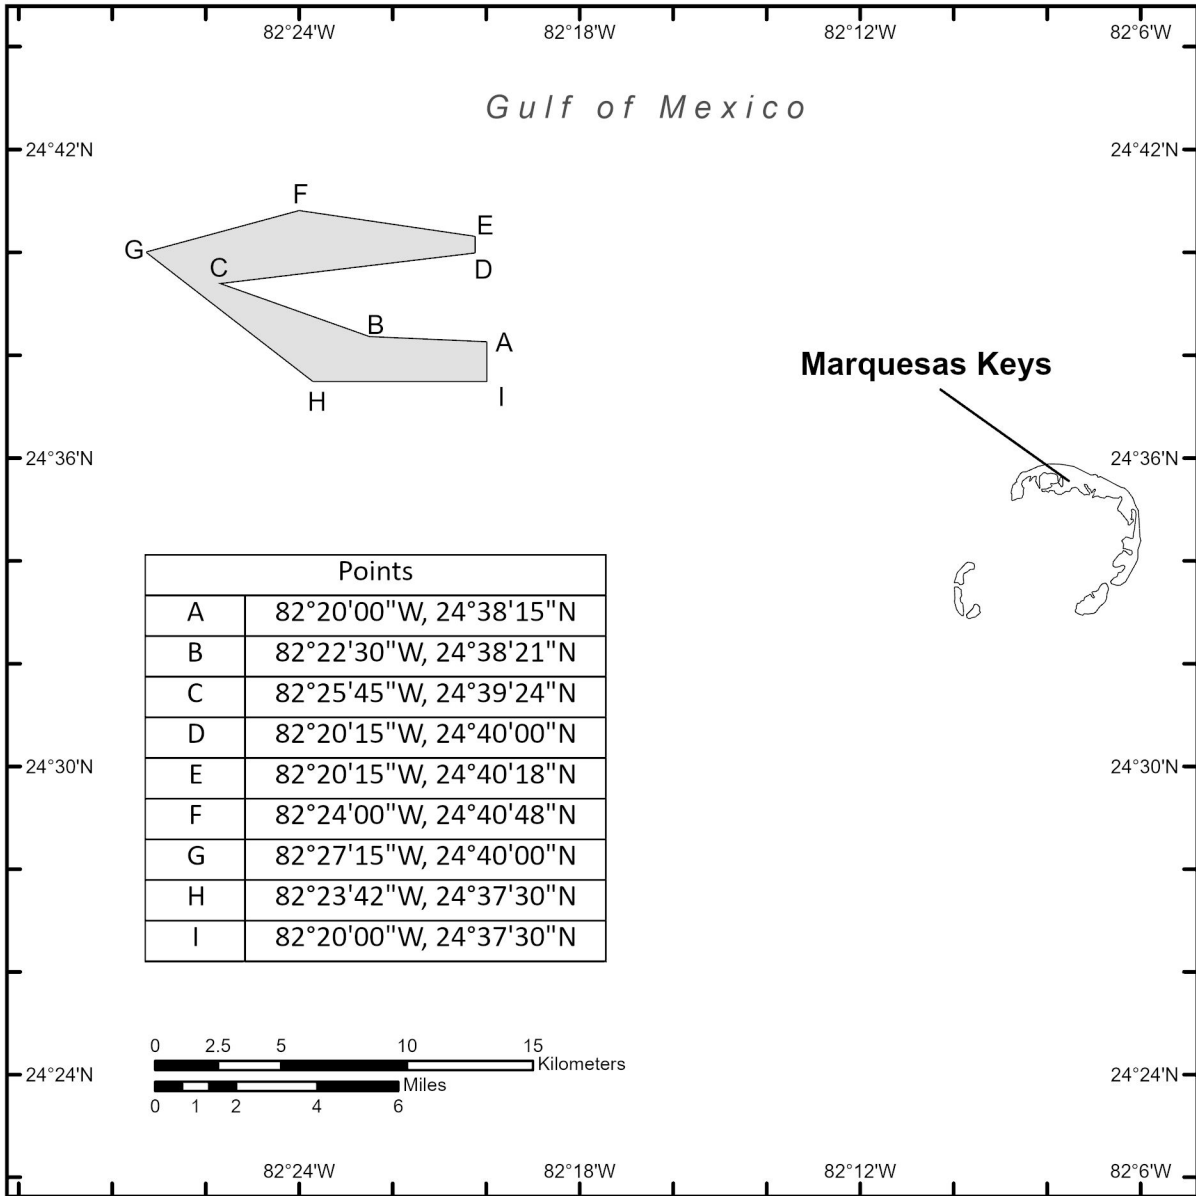

Figure 16 to § 226.230 Florida Unit 6 - Halfmoon Shoal

Legend

Nassau Grouper Critical Habitat