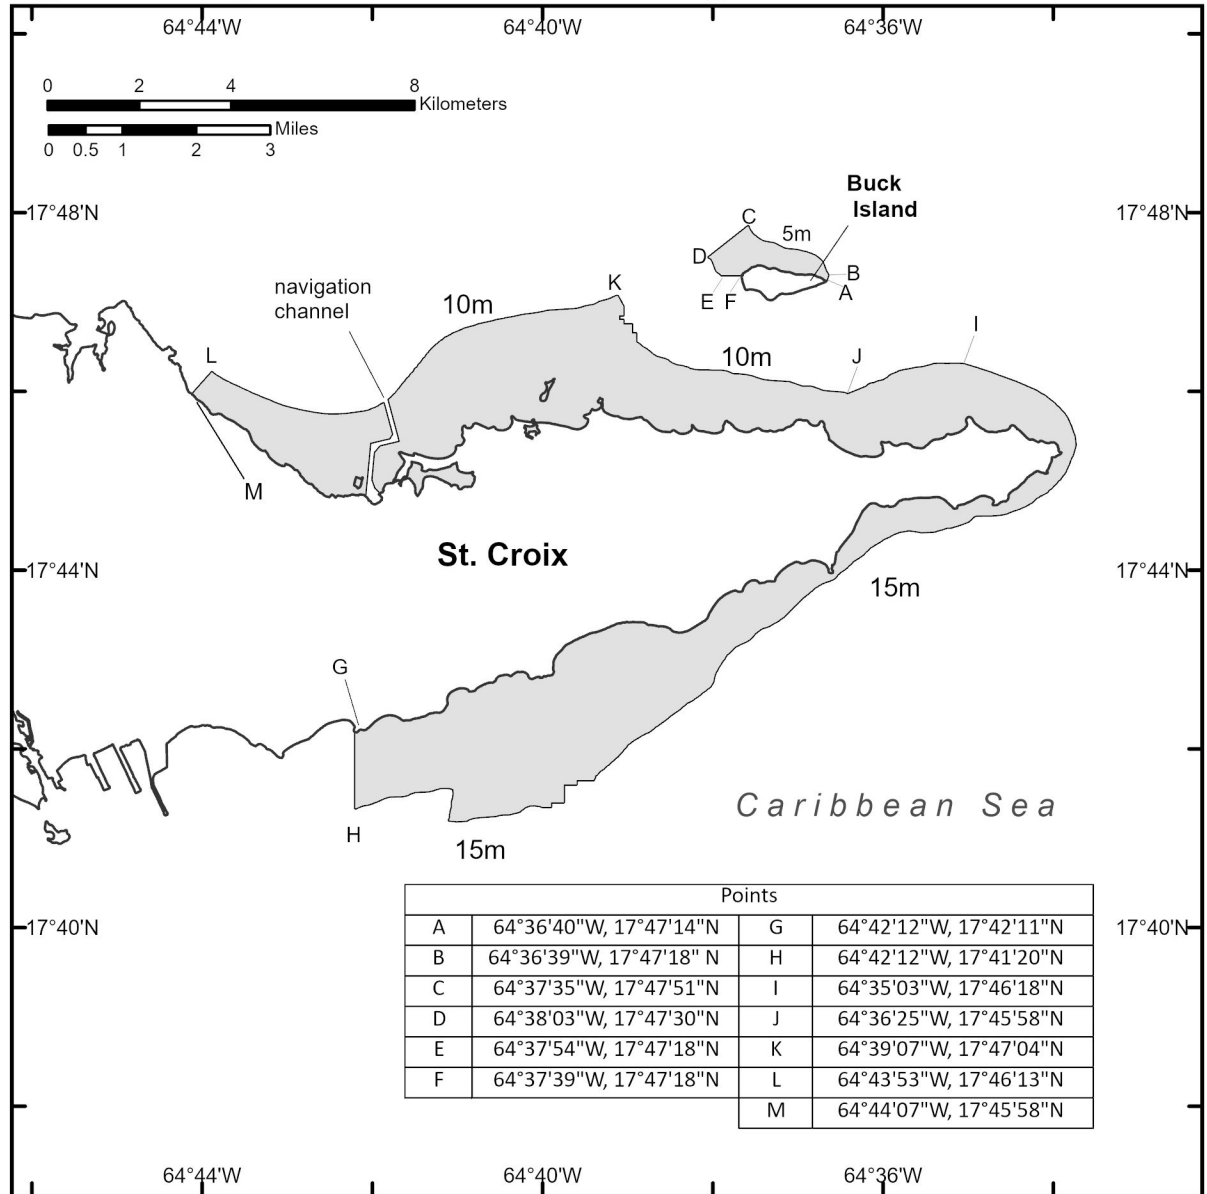

Legend

 Nassau Grouper Critical Habitat

Figure 8 to § 226.230 United States Virgin Islands Unit 1- St. Thomas

Legend

 Nassau Grouper Critical Habitat

Overview Map

Atlantic Ocean

Puerto Rico

St. Thomas

Caribbean Sea

Figure 9 to § 226.230 United States Virgin Islands Unit 2- St. John

Legend

 Nassau Grouper Critical Habitat

Overview Map

Atlantic Ocean

Puerto Rico

St. John

Caribbean Sea

Figure 10 to § 226.230 United States Virgin Islands Unit 3- St. Croix

Legend

Nassau Grouper Critical Habitat

Overview Map

Atlantic Ocean

Figure 11 to § 226.230 Florida Unit 1 - Biscayne Bay/Key Largo

The overview map shows the outline of Puerto Rico with a small square indicating the location of Bajo de Sico. The map is labeled with 'Atlantic Ocean' to the north and 'Caribbean Sea' to the south. The text 'Overview Map' is centered at the bottom.