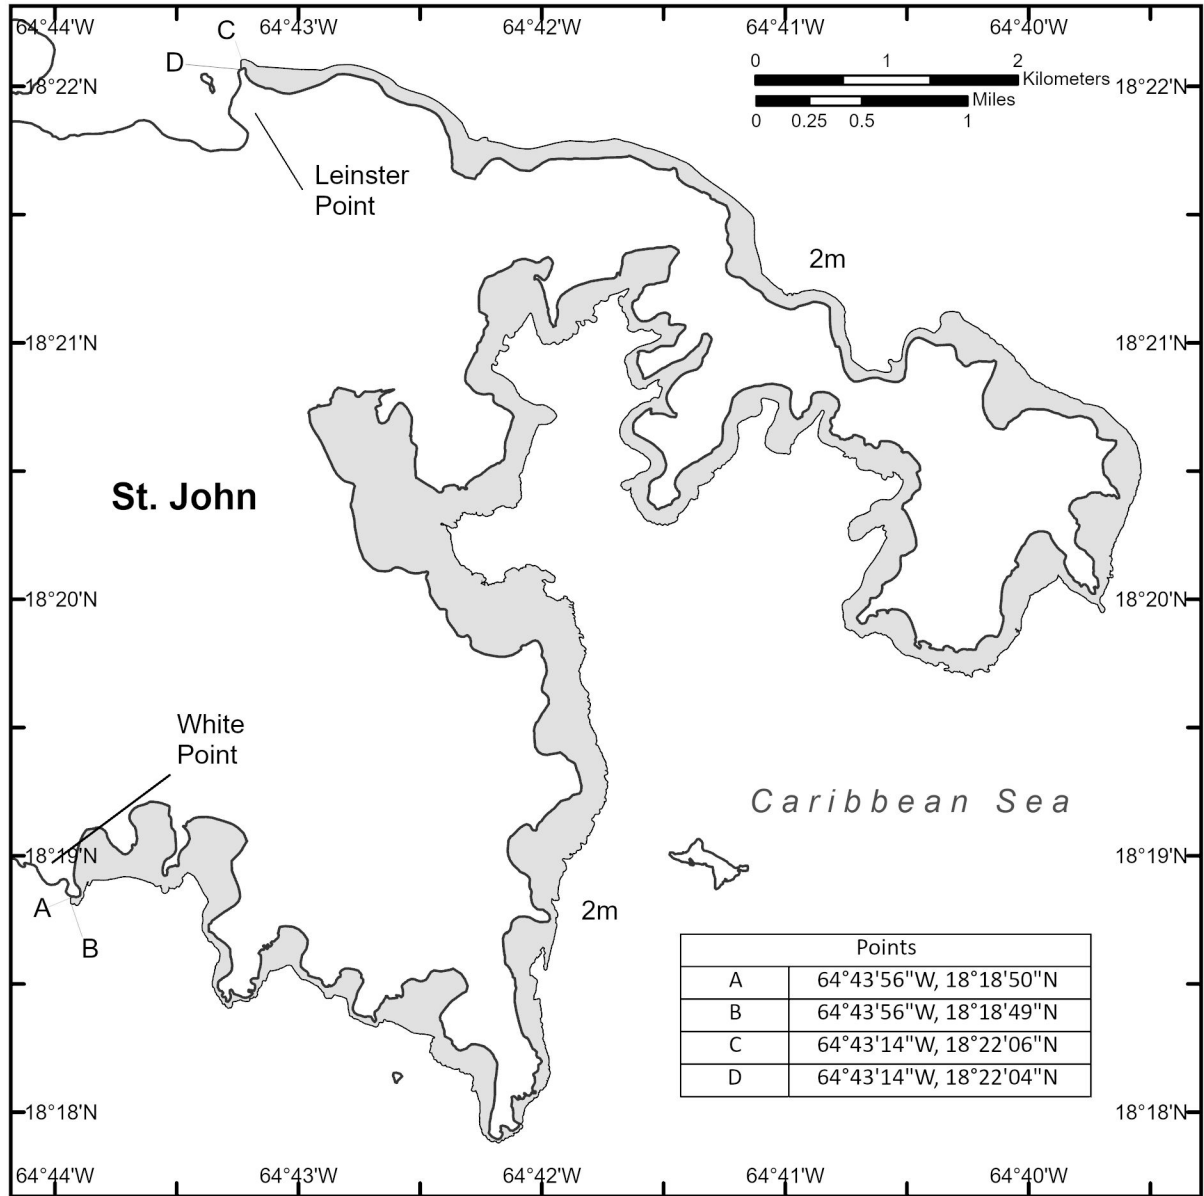

Legend

 Nassau Grouper Critical Habitat

Figure 4 to § 226.230 Puerto Rico Unit 3 - Southwest

Legend

 Nassau Grouper Critical Habitat

Atlantic Ocean

Puerto Rico

Caribbean Sea

Legend

 Nassau Grouper Critical Habitat

Figure 8 to § 226.230 United States Virgin Islands Unit 1- St. Thomas

Legend

 Nassau Grouper Critical Habitat

Overview Map

Atlantic Ocean

Puerto Rico

St. Thomas

Caribbean Sea

Figure 9 to § 226.230 United States Virgin Islands Unit 2- St. John

Legend

 Nassau Grouper Critical Habitat

Overview Map

Atlantic Ocean

Puerto Rico

The overview map shows the outline of Puerto Rico with a small square indicating the location of Bajo de Sico. The map is labeled with 'Atlantic Ocean' to the north and 'Caribbean Sea' to the south. The text 'Overview Map' is centered at the bottom.