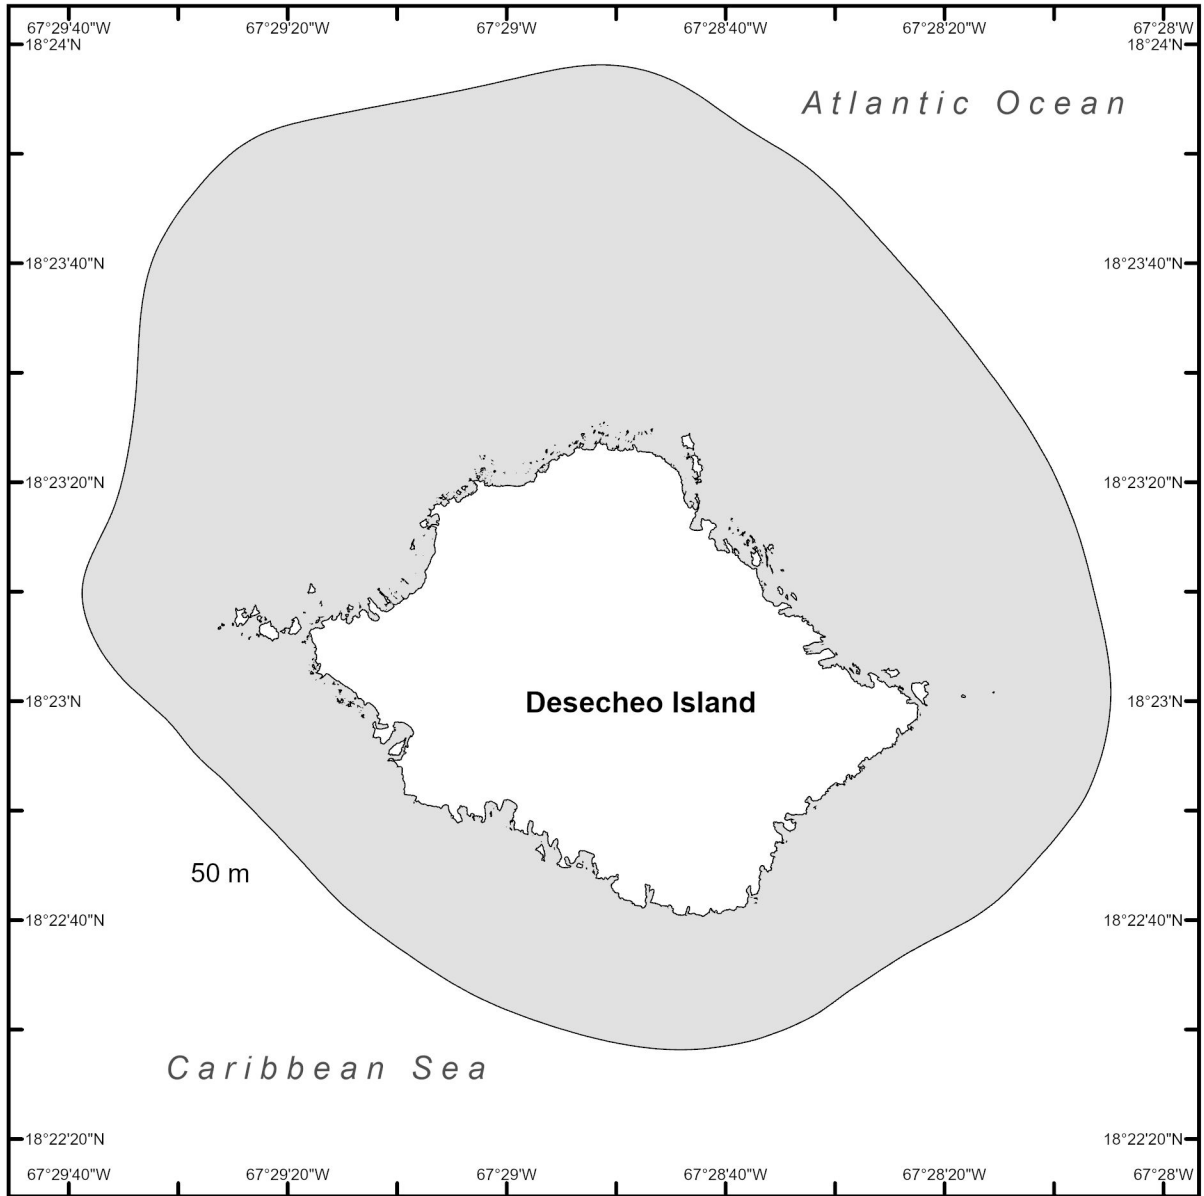

Legend

 Nassau Grouper Critical Habitat

Figure 4 to § 226.230 Puerto Rico Unit 3 - Southwest

Legend

 Nassau Grouper Critical Habitat

Atlantic Ocean

Puerto Rico

Caribbean Sea

Legend

 Nassau Grouper Critical Habitat

Figure 8 to § 226.230 United States Virgin Islands Unit 1- St. Thomas

Legend

 Nassau Grouper Critical Habitat

Overview Map

Atlantic Ocean

Puerto Rico

St. Thomas

Caribbean Sea

Figure 9 to § 226.230 United States Virgin Islands Unit 2- St. John

Legend

 Nassau Grouper Critical Habitat

Overview Map

Atlantic Ocean

Puerto Rico

The overview map shows the outline of Puerto Rico with a small square indicating the location of Bajo de Sico. The map is labeled with 'Atlantic Ocean' to the north and 'Caribbean Sea' to the south. The text 'Overview Map' is centered at the bottom.