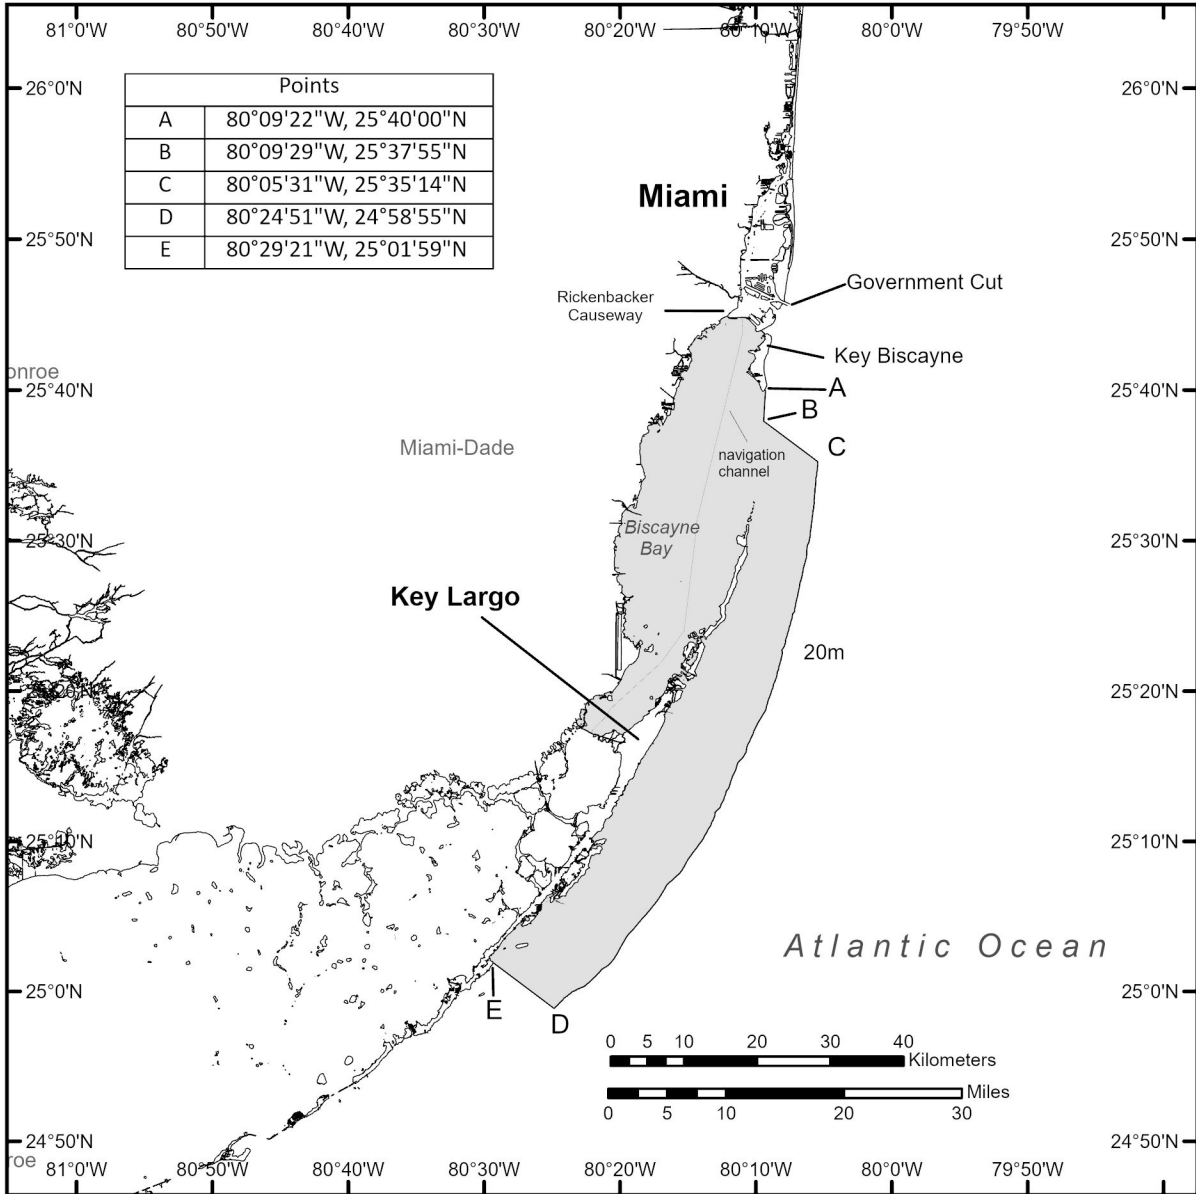

Legend

 Nassau Grouper Critical Habitat

Figure 8 to § 226.230 United States Virgin Islands Unit 1- St. Thomas

Legend

 Nassau Grouper Critical Habitat

Overview Map

Atlantic Ocean

Puerto Rico

St. Thomas

Caribbean Sea

Figure 9 to § 226.230 United States Virgin Islands Unit 2- St. John

Legend

 Nassau Grouper Critical Habitat

Overview Map

Atlantic Ocean

Puerto Rico

St. John

Caribbean Sea

Figure 10 to § 226.230 United States Virgin Islands Unit 3- St. Croix

Legend

Nassau Grouper Critical Habitat

Overview Map

Atlantic Ocean

Figure 11 to § 226.230 Florida Unit 1 - Biscayne Bay/Key Largo

The overview map shows the outline of Puerto Rico with a small square indicating the location of Bajo de Sico. The map is labeled with 'Atlantic Ocean' to the north and 'Caribbean Sea' to the south. The text 'Overview Map' is centered at the bottom.