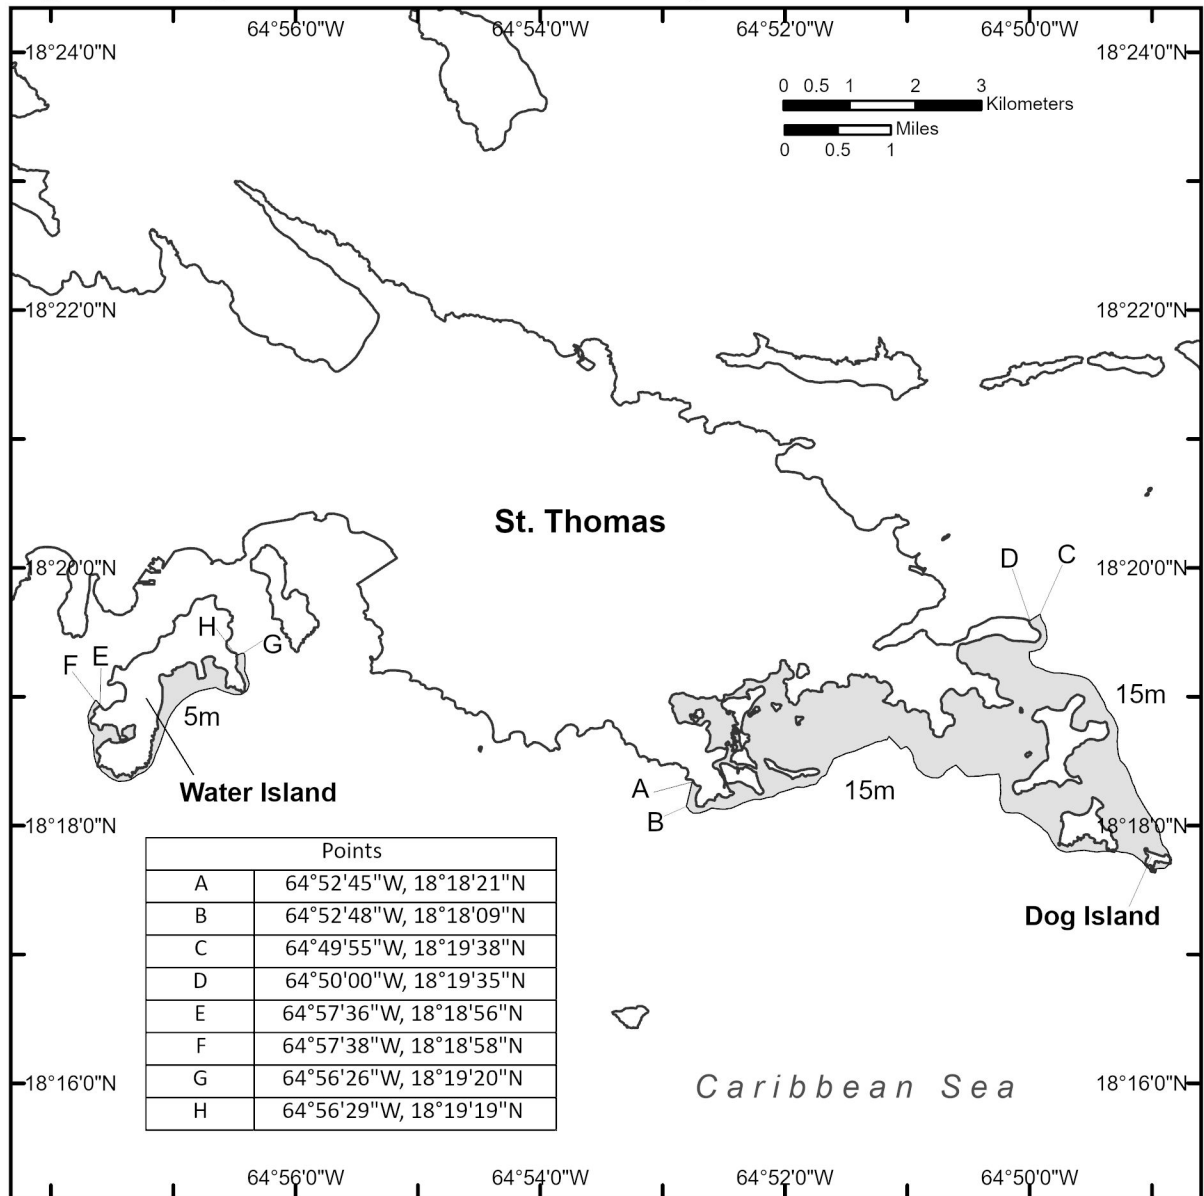

Legend

 Nassau Grouper Critical Habitat

Figure 4 to § 226.230 Puerto Rico Unit 3 - Southwest

Legend

 Nassau Grouper Critical Habitat

Atlantic Ocean

Puerto Rico

Caribbean Sea

Legend

 Nassau Grouper Critical Habitat

Figure 8 to § 226.230 United States Virgin Islands Unit 1- St. Thomas

Legend

 Nassau Grouper Critical Habitat

Overview Map

Atlantic Ocean

Puerto Rico

St. Thomas

Caribbean Sea

Figure 9 to § 226.230 United States Virgin Islands Unit 2- St. John

Legend

 Nassau Grouper Critical Habitat

Overview Map

Atlantic Ocean

Puerto Rico

The overview map shows the outline of Puerto Rico with a small square indicating the location of Bajo de Sico. The map is labeled with 'Atlantic Ocean' to the north and 'Caribbean Sea' to the south. The text 'Overview Map' is centered at the bottom.