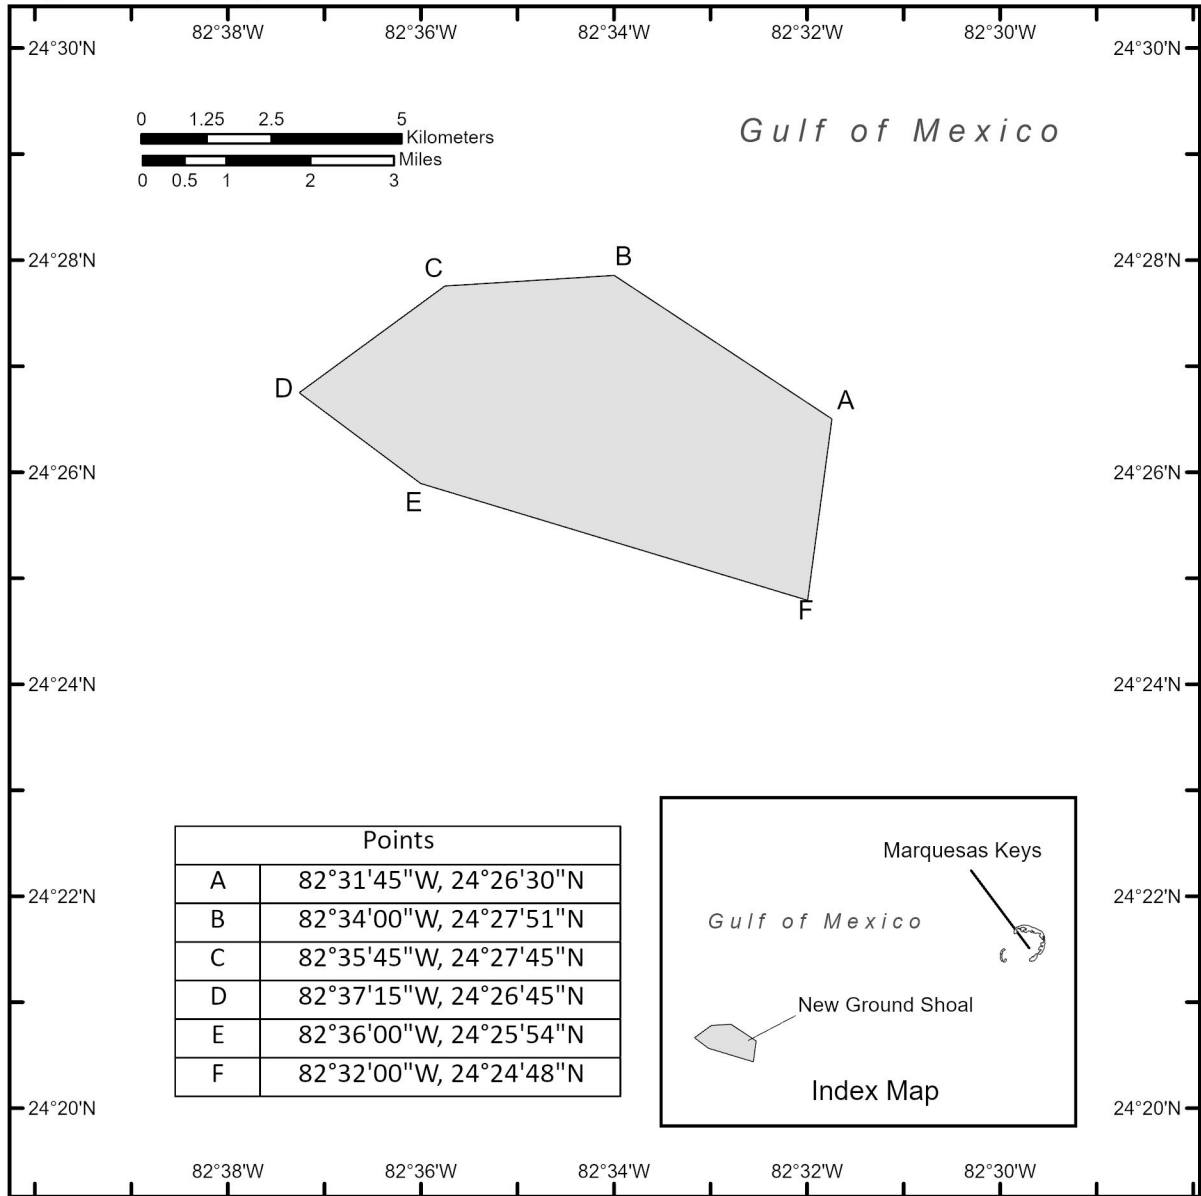

Figure 15 to § 226.230 Florida Unit 5 - New Ground Shoal

Legend

Nassau Grouper Critical Habitat