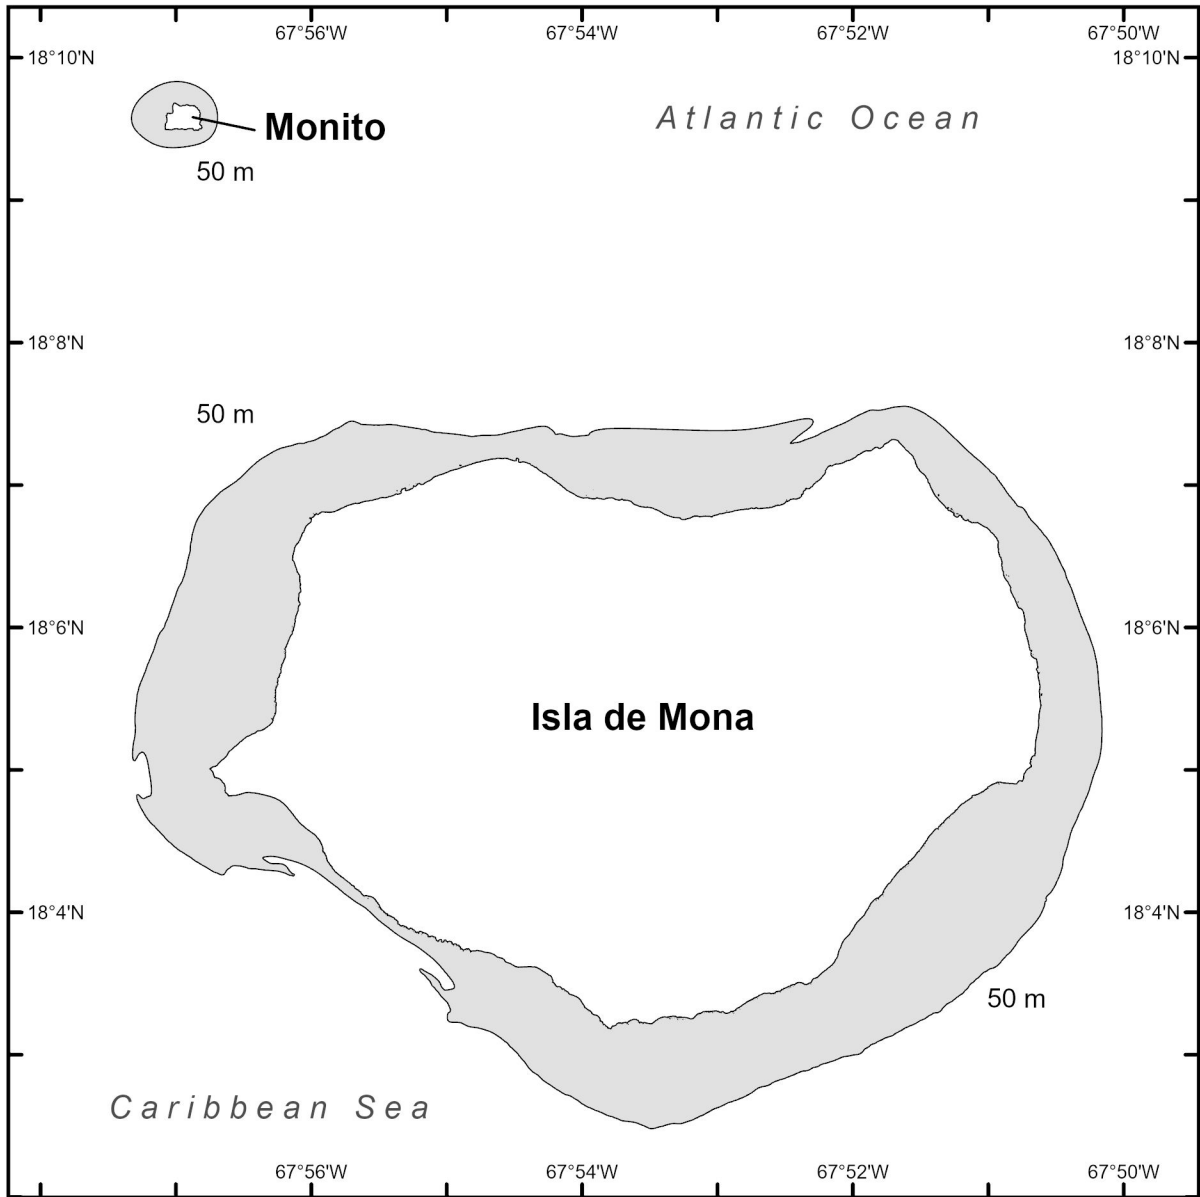

Figure 2 to § 226.230 Puerto Rico Unit 1 - Isla de Mona and Monito

Legend

Nassau Grouper Critical Habitat