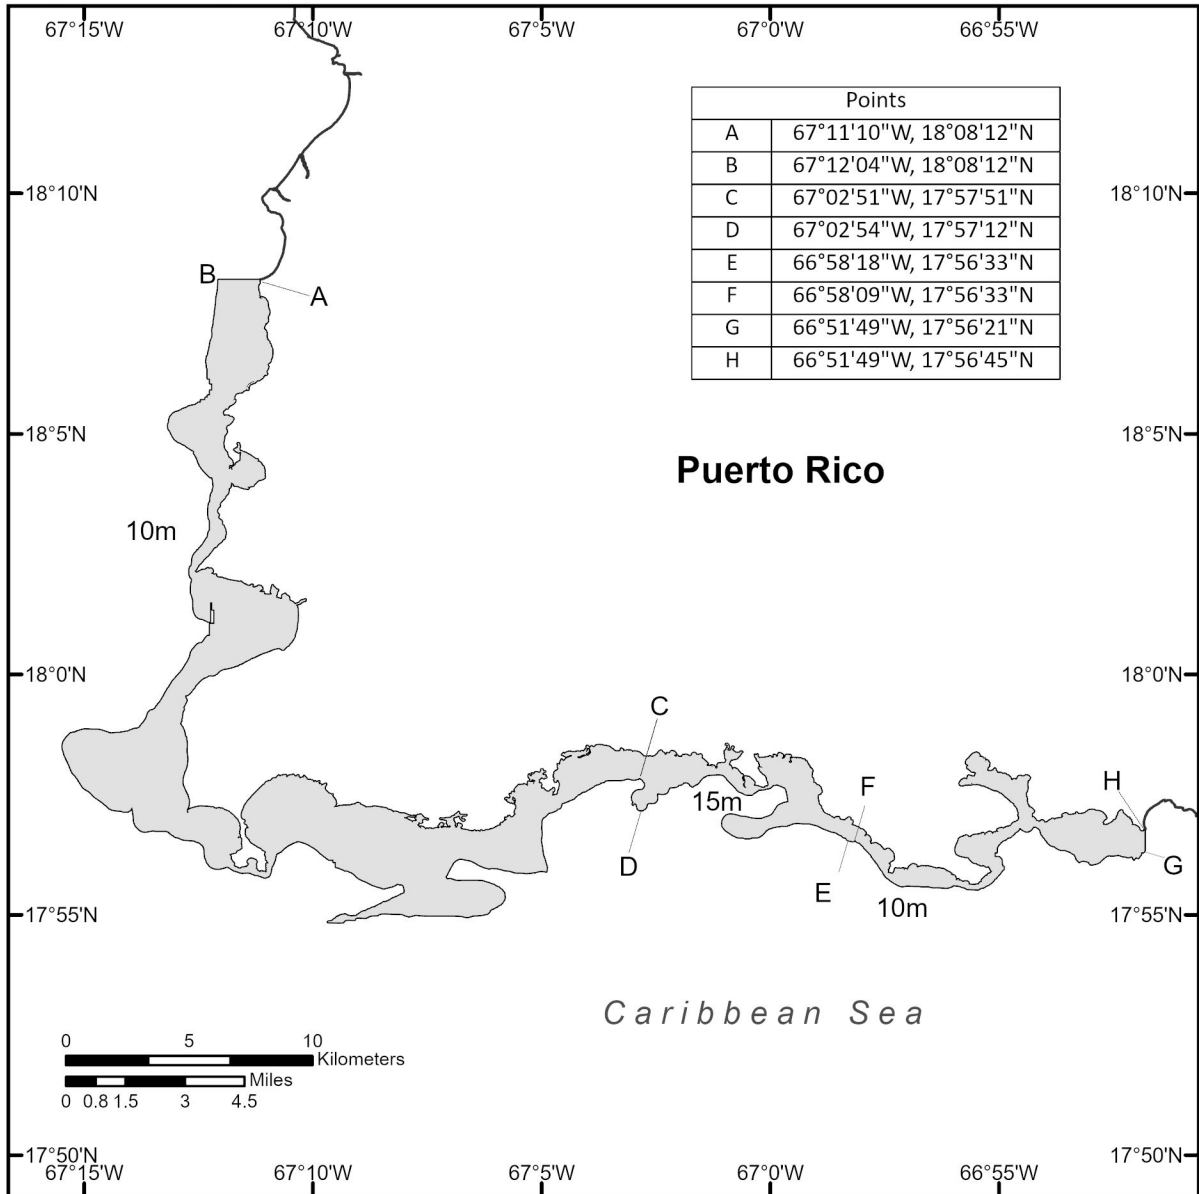

Legend

 Nassau Grouper Critical Habitat

Figure 4 to § 226.230 Puerto Rico Unit 3 - Southwest

Legend

 Nassau Grouper Critical Habitat

Atlantic Ocean

Puerto Rico

Caribbean Sea

Legend

 Nassau Grouper Critical Habitat

Figure 8 to § 226.230 United States Virgin Islands Unit 1- St. Thomas

Legend

 Nassau Grouper Critical Habitat

Overview Map

Atlantic Ocean

Puerto Rico

St. Thomas

Caribbean Sea

Figure 9 to § 226.230 United States Virgin Islands Unit 2- St. John

Legend

 Nassau Grouper Critical Habitat

Overview Map

Atlantic Ocean

Puerto Rico

The overview map shows the outline of Puerto Rico with a small square indicating the location of Bajo de Sico. The map is labeled with 'Atlantic Ocean' to the north and 'Caribbean Sea' to the south. The text 'Overview Map' is centered at the bottom.