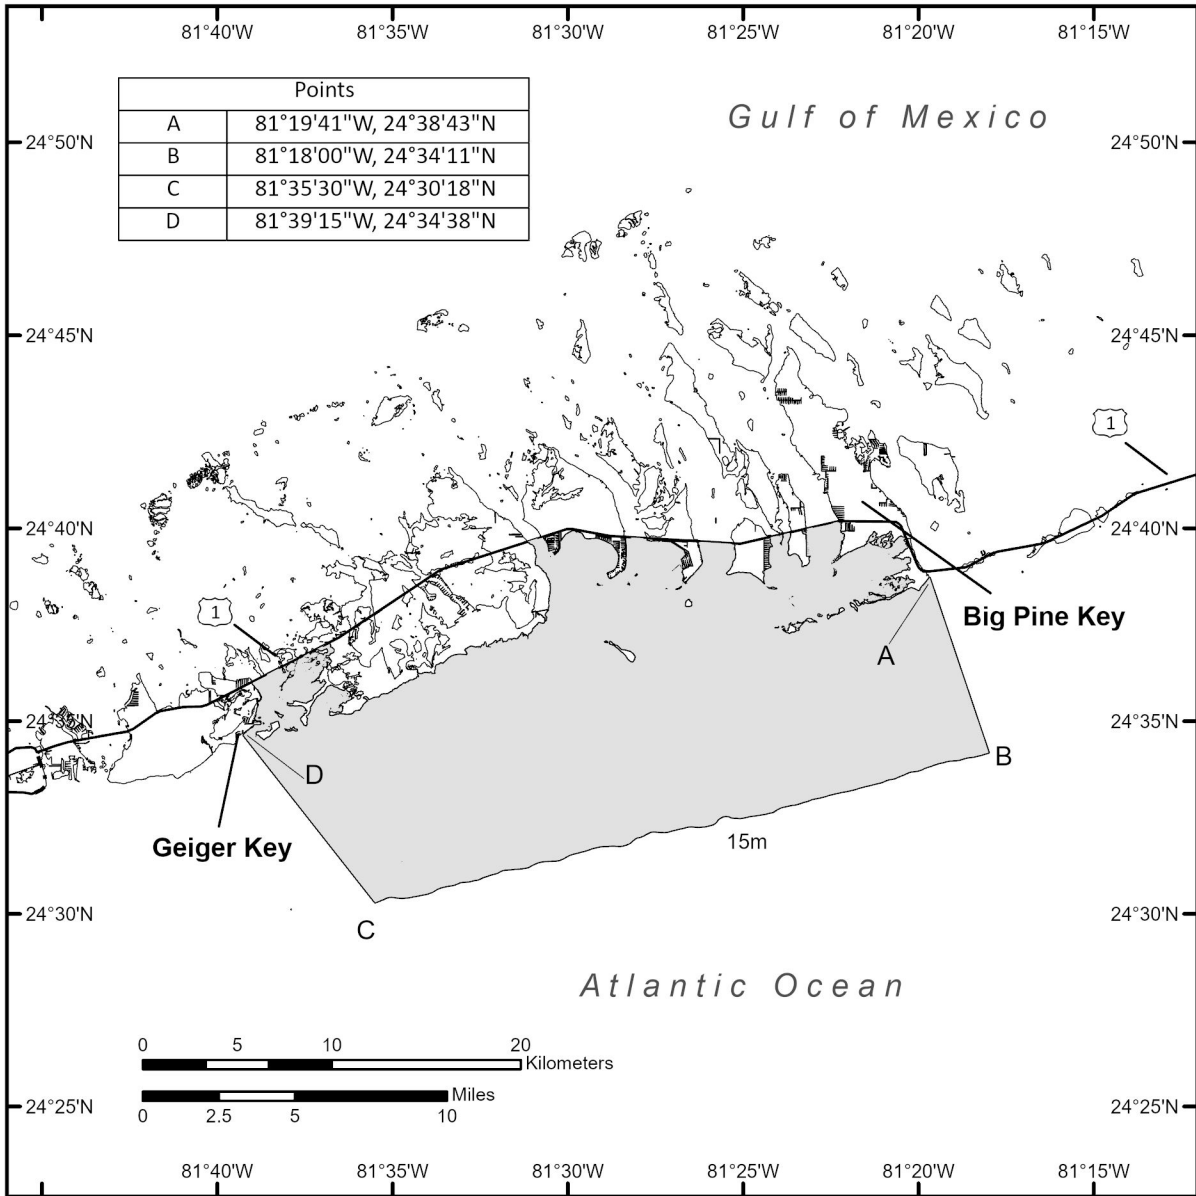

Figure 13 to § 226.230 Florida Unit 3 - Big Pine Key to Geiger Key

Legend

Nassau Grouper Critical Habitat