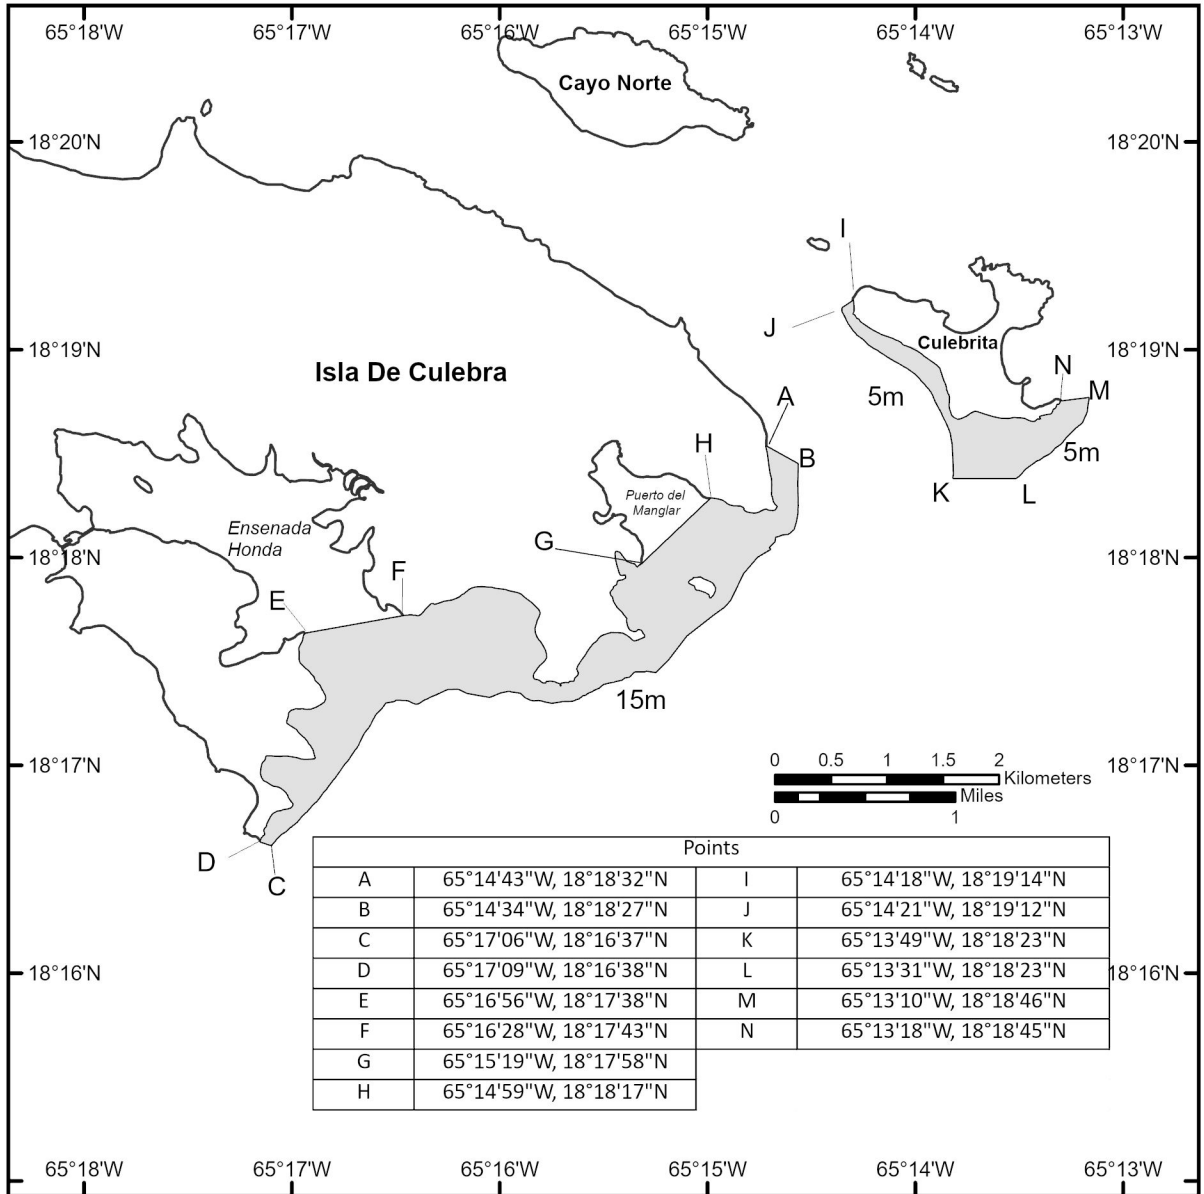

Overview Map

Figure 5 to § 226.230 Puerto Rico Unit 4 - Northeast

Legend

 Nassau Grouper Critical Habitat

Figure 6 to § 226.230 Puerto Rico Unit 5 - Vieques Island

Legend

 Nassau Grouper Critical Habitat

Figure 7 to § 226.230 Puerto Rico Unit 6 - Isla De Culebra/ Culebrita

Legend

 Nassau Grouper Critical Habitat

Figure 8 to § 226.230 United States Virgin Islands Unit 1- St. Thomas

Legend

 Nassau Grouper Critical Habitat

Overview Map

Atlantic Ocean

Puerto Rico

St. Thomas

Caribbean Sea

Figure 9 to § 226.230 United States Virgin Islands Unit 2- St. John

Legend

 Nassau Grouper Critical Habitat

Overview Map

Atlantic Ocean

Puerto Rico

The overview map shows the outline of Puerto Rico with a small square indicating the location of Bajo de Sico. The map is labeled with 'Atlantic Ocean' to the north and 'Caribbean Sea' to the south. The text 'Overview Map' is centered at the bottom.