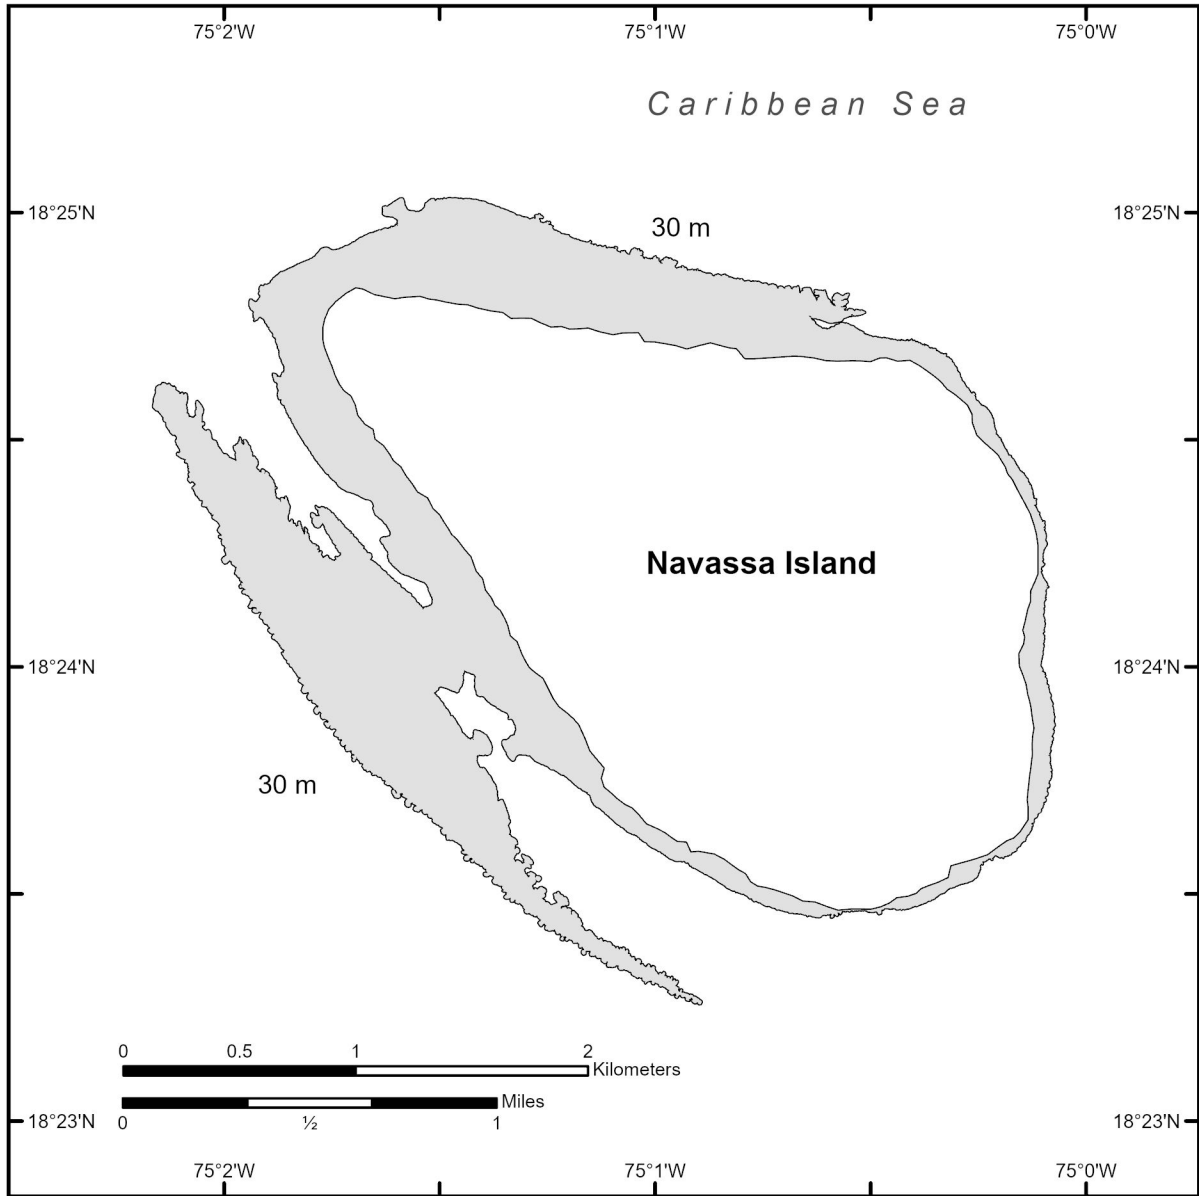

Figure 1 to § 226.230 Navassa Island Unit

Legend

 Nassau Grouper Critical Habitat

Figure 2 to § 226.230 Puerto Rico Unit 1 - Isla de Mona and Monito

Legend

 Nassau Grouper Critical Habitat

Figure 3 to § 226.230 Puerto Rico Unit 2 -Desecheo Island

Legend

 Nassau Grouper Critical Habitat

Figure 4 to § 226.230 Puerto Rico Unit 3 - Southwest

Legend

 Nassau Grouper Critical Habitat

Atlantic Ocean

Puerto Rico

Caribbean Sea

St. Thomas

Caribbean Sea

Figure 9 to § 226.230 United States Virgin Islands Unit 2- St. John

Legend

 Nassau Grouper Critical Habitat

Overview Map

Atlantic Ocean

Puerto Rico

The overview map shows the outline of Puerto Rico with a small square indicating the location of Bajo de Sico. The map is labeled with 'Atlantic Ocean' to the north and 'Caribbean Sea' to the south. The text 'Overview Map' is centered at the bottom.