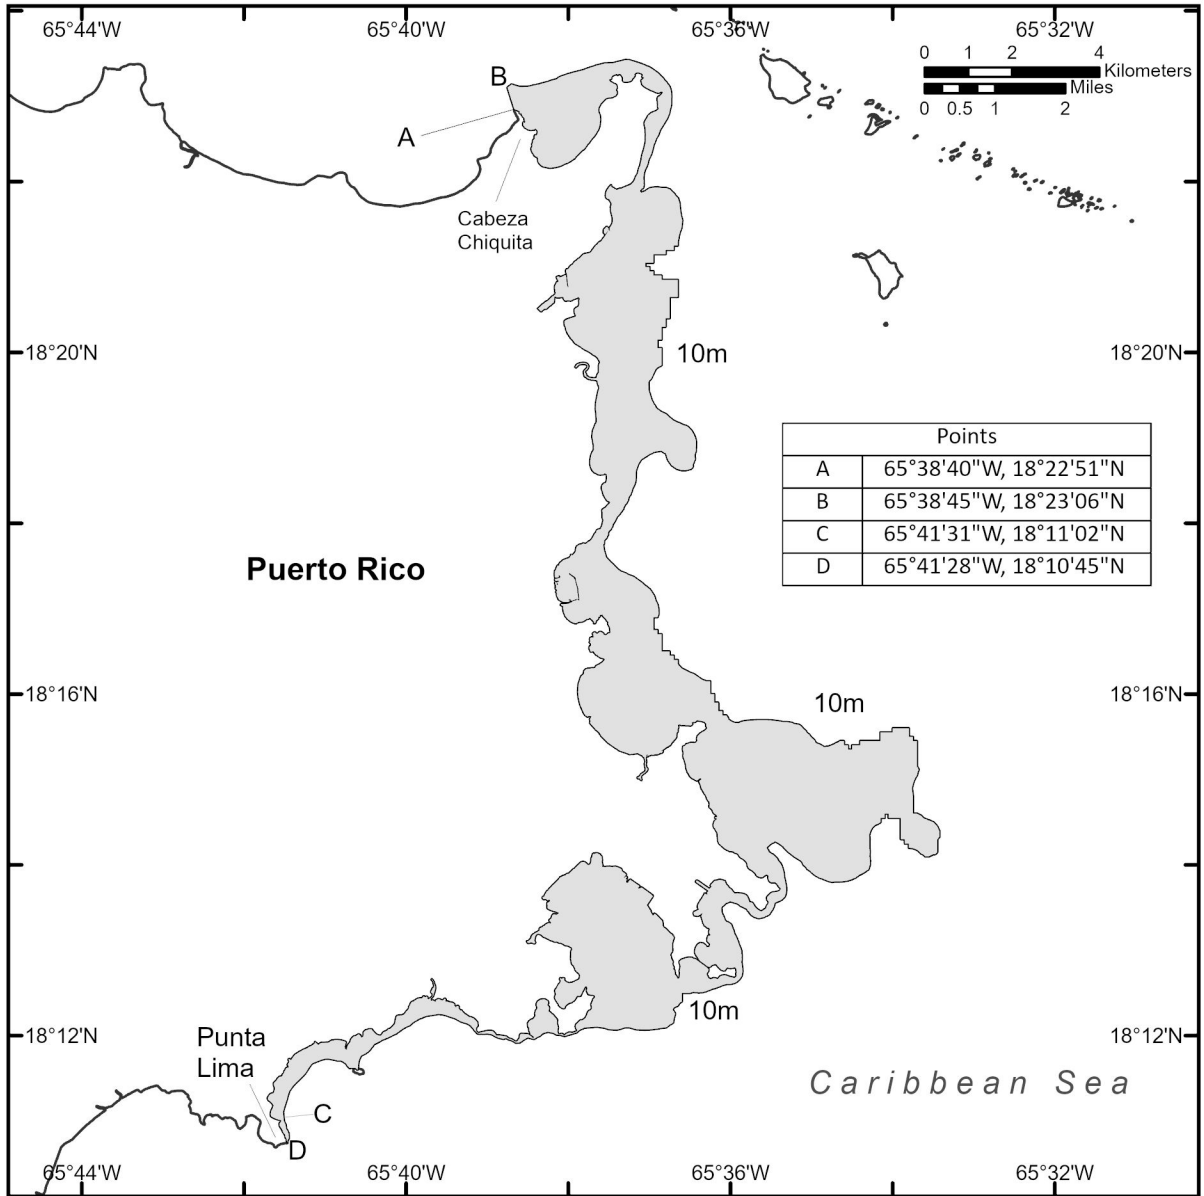

Figure 5 to § 226.230 Puerto Rico Unit 4 - Northeast

Legend

Nassau Grouper Critical Habitat