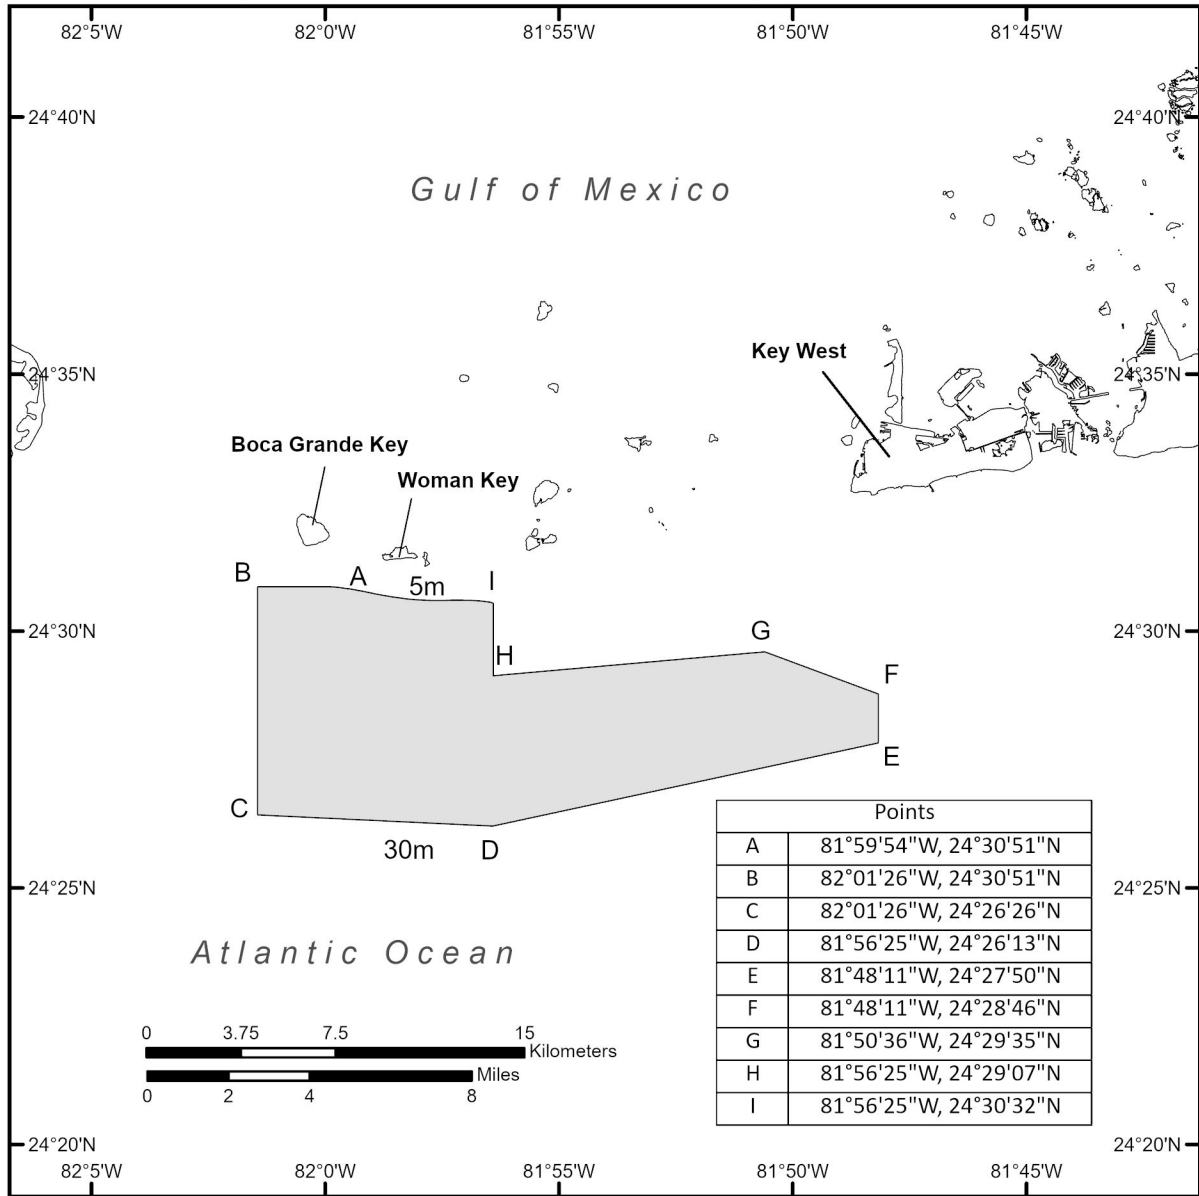

Figure 14 to § 226.230 Florida Unit 4 - Key West

Legend

Nassau Grouper Critical Habitat