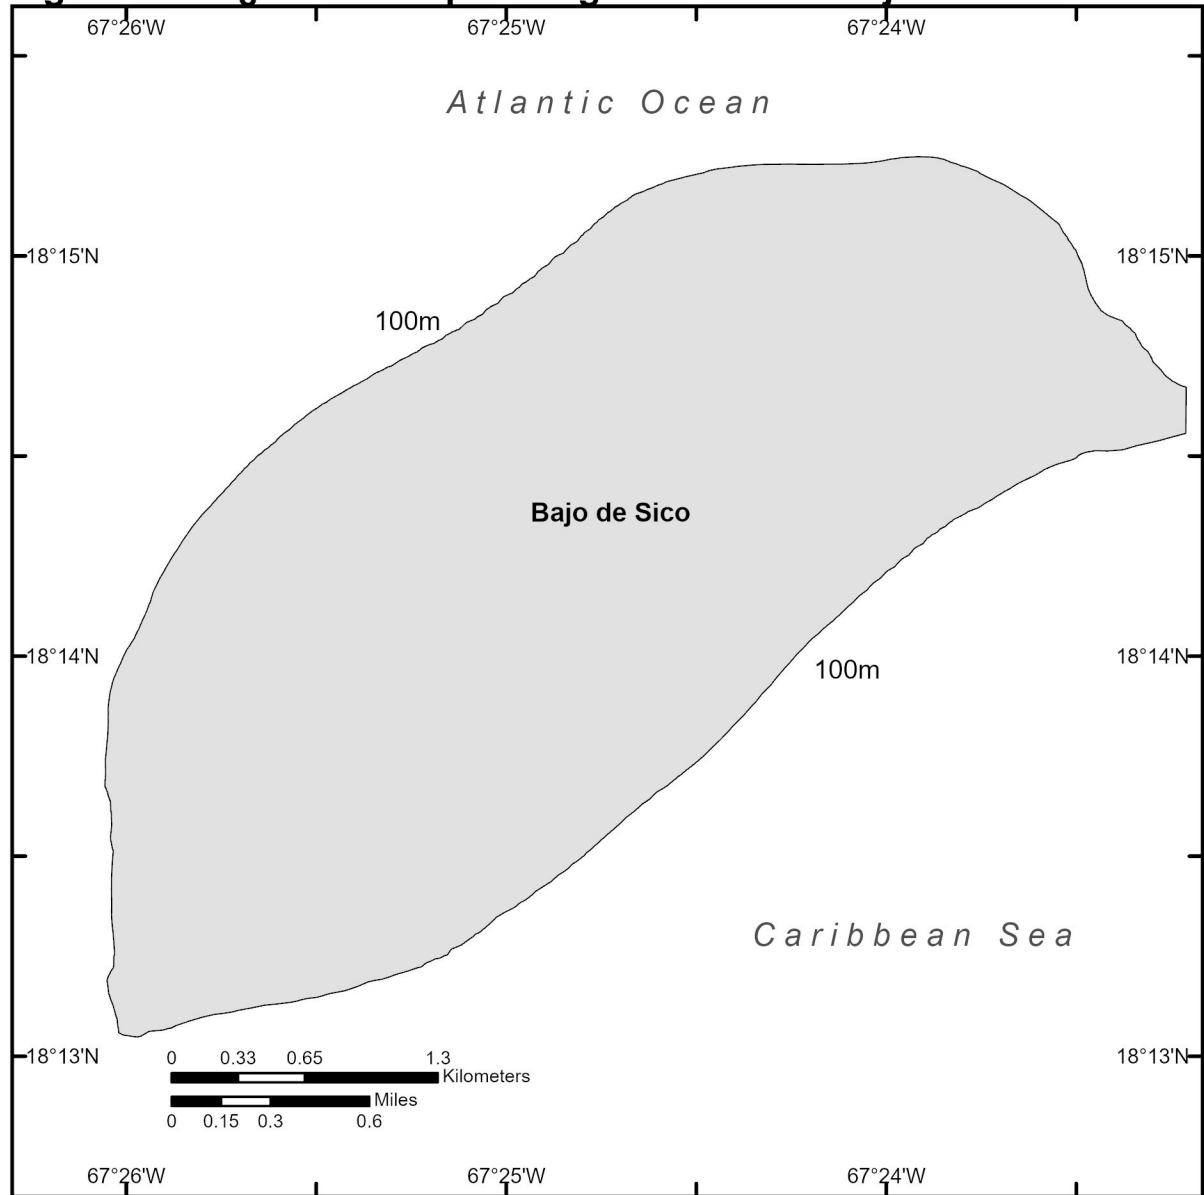

Figure 18 to § 226.230 Spawning Site Unit 1 - Bajo de Sico

Legend

Nassau Grouper Critical Habitat

The overview map shows the outline of Puerto Rico with a small square indicating the location of Bajo de Sico. The map is labeled with 'Atlantic Ocean' to the north and 'Caribbean Sea' to the south. The text 'Overview Map' is centered at the bottom.