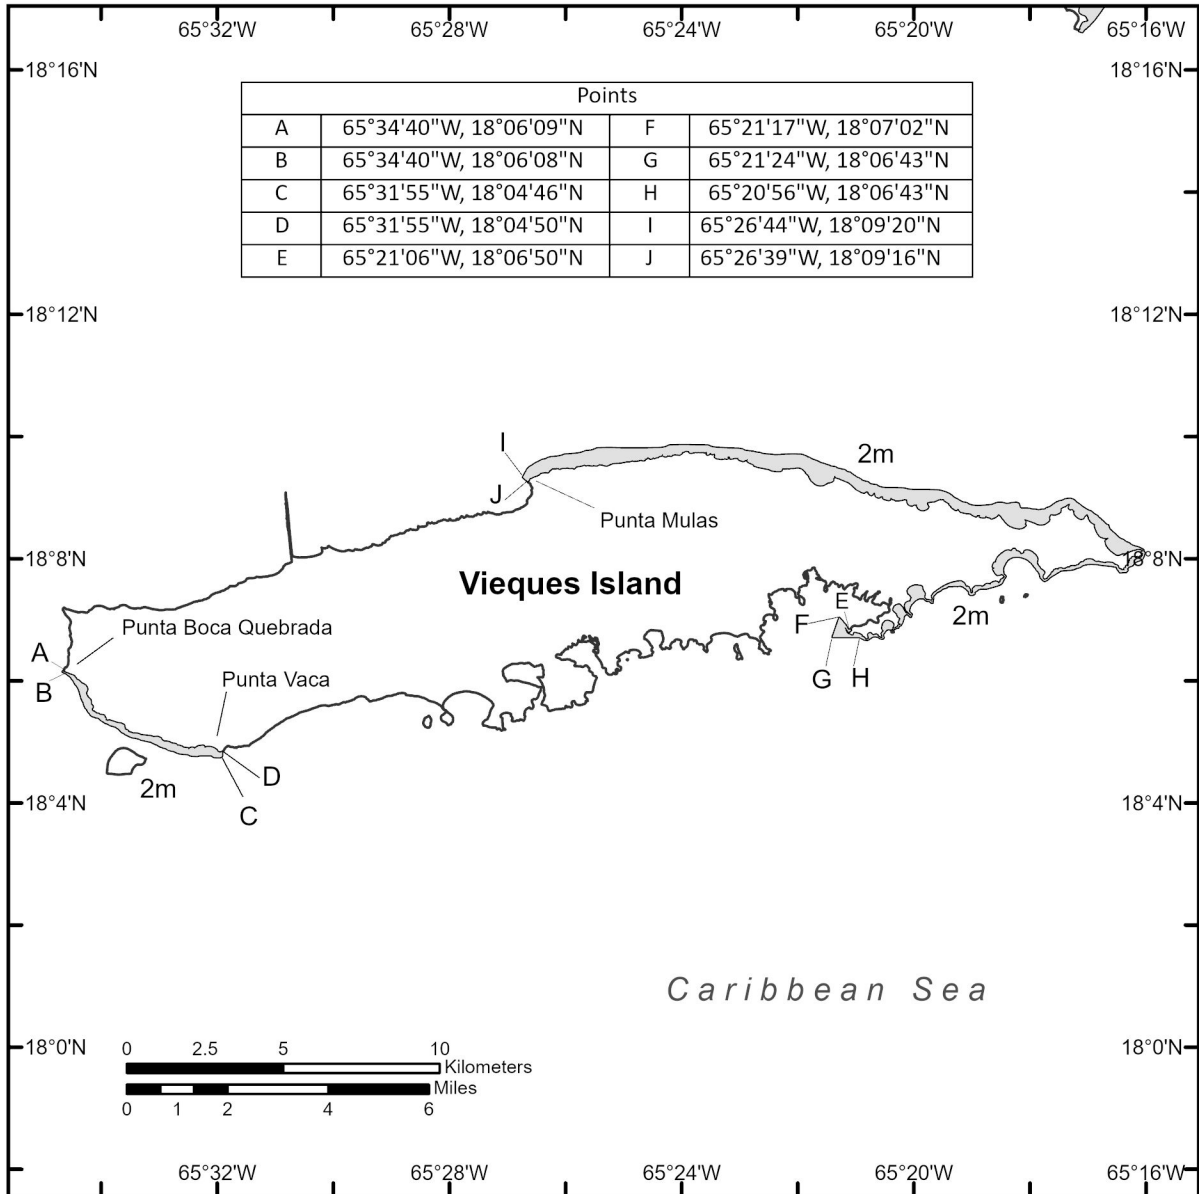

Figure 6 to § 226.230 Puerto Rico Unit 5 - Vieques Island

Legend

Nassau Grouper Critical Habitat