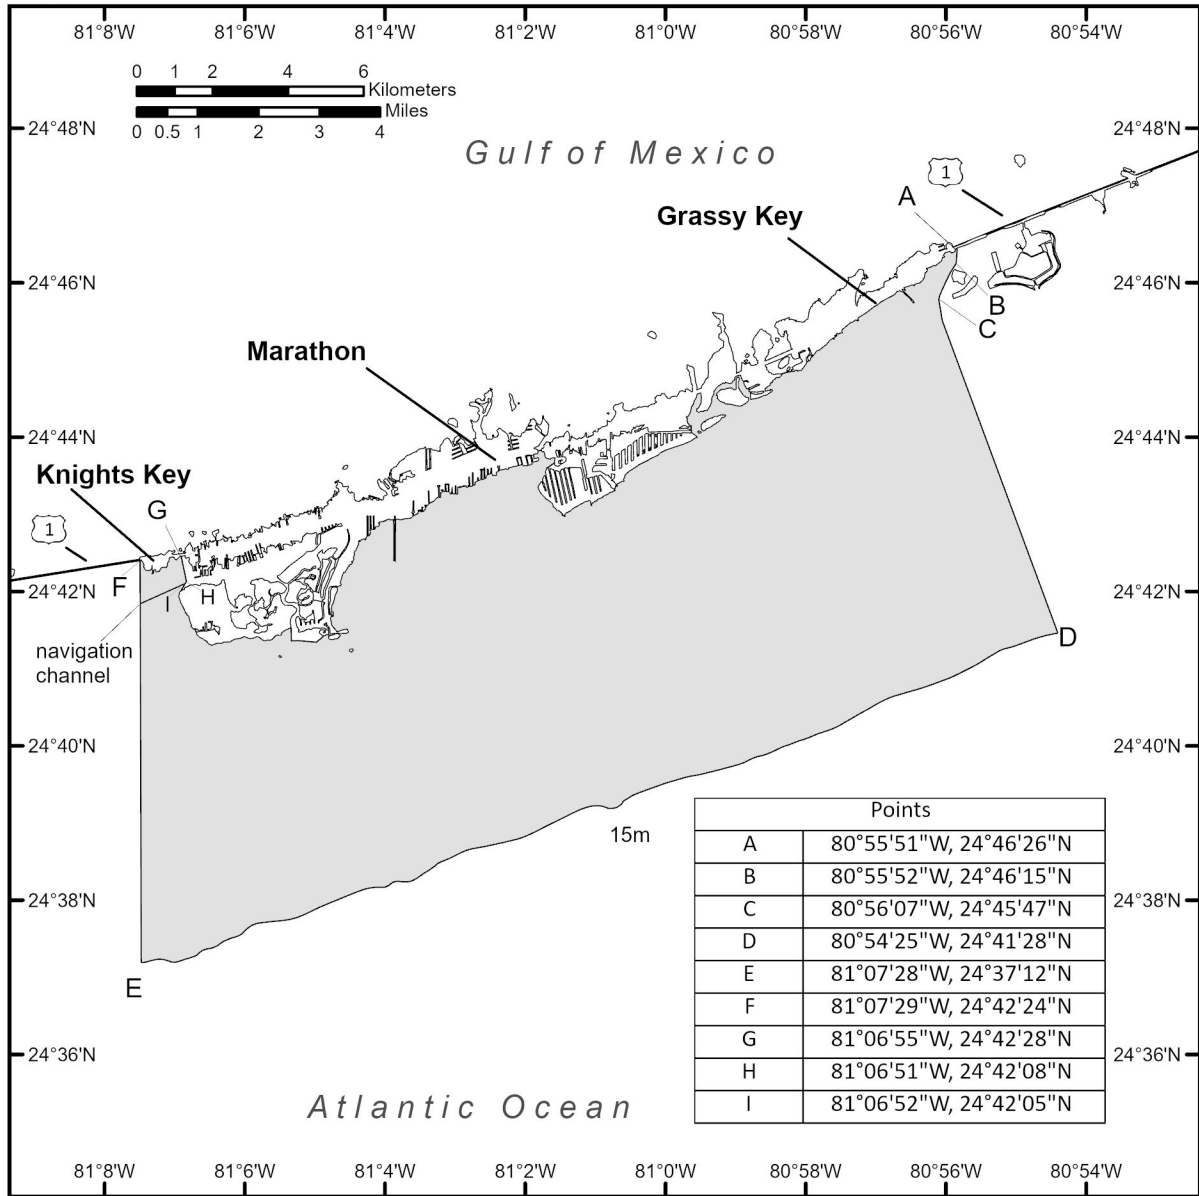

Figure 12 to § 226.230 Florida Unit 2 - Marathon

Legend

Nassau Grouper Critical Habitat