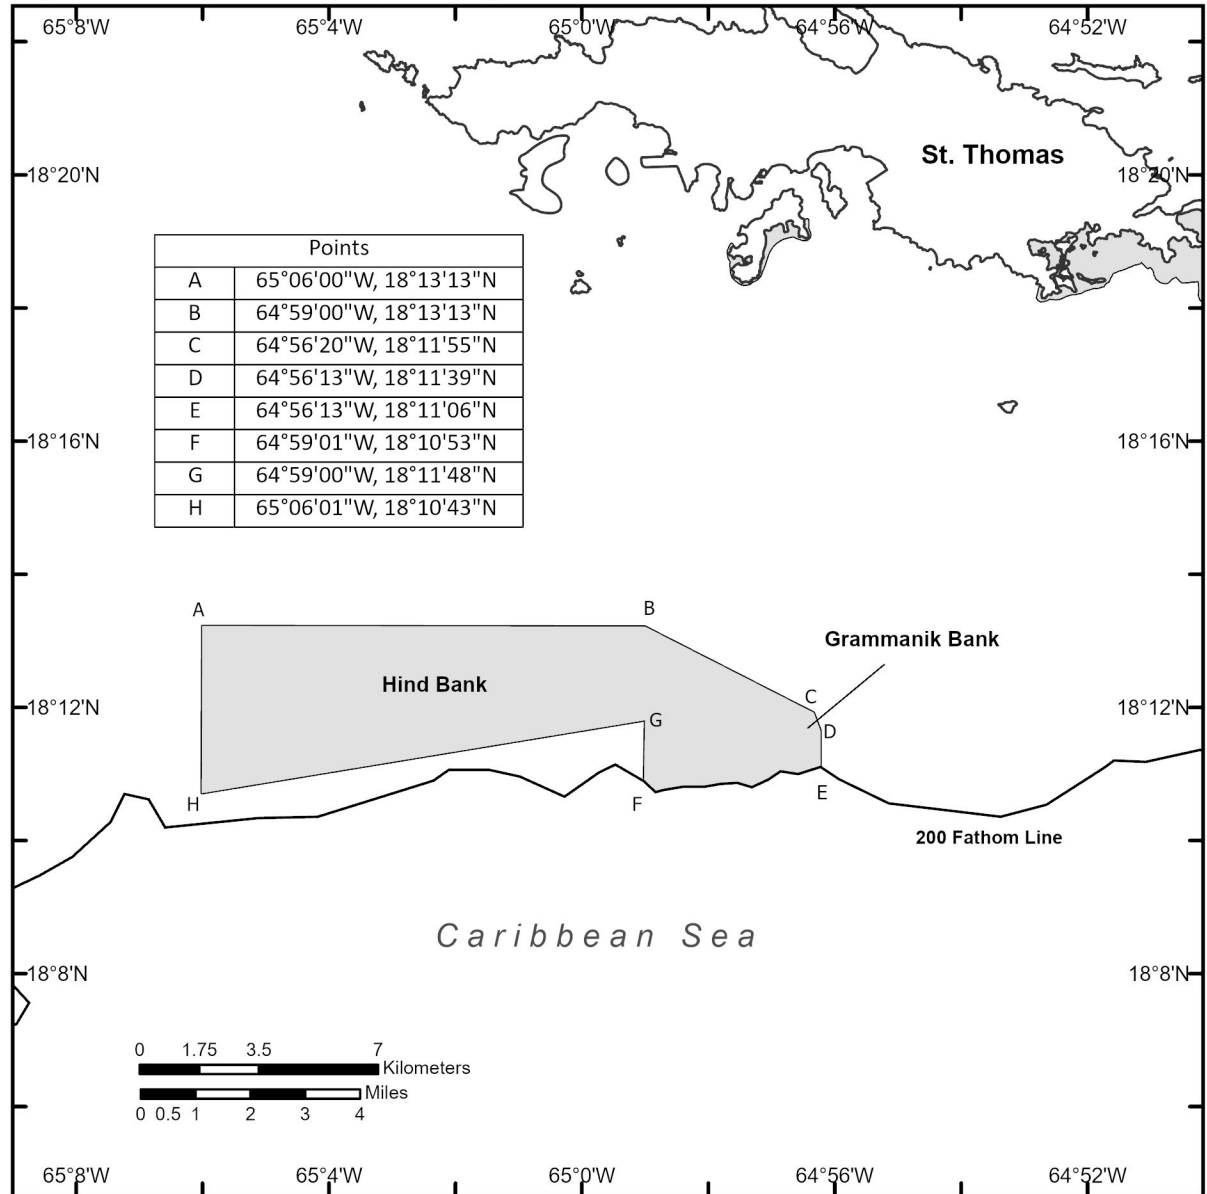

Figure 19 to § 226.230 Spawning Site Unit 2 - Grammanik Bank and Hind Bank

Legend

- Nassau Grouper Critical Habitat
- 200 Fathom Line