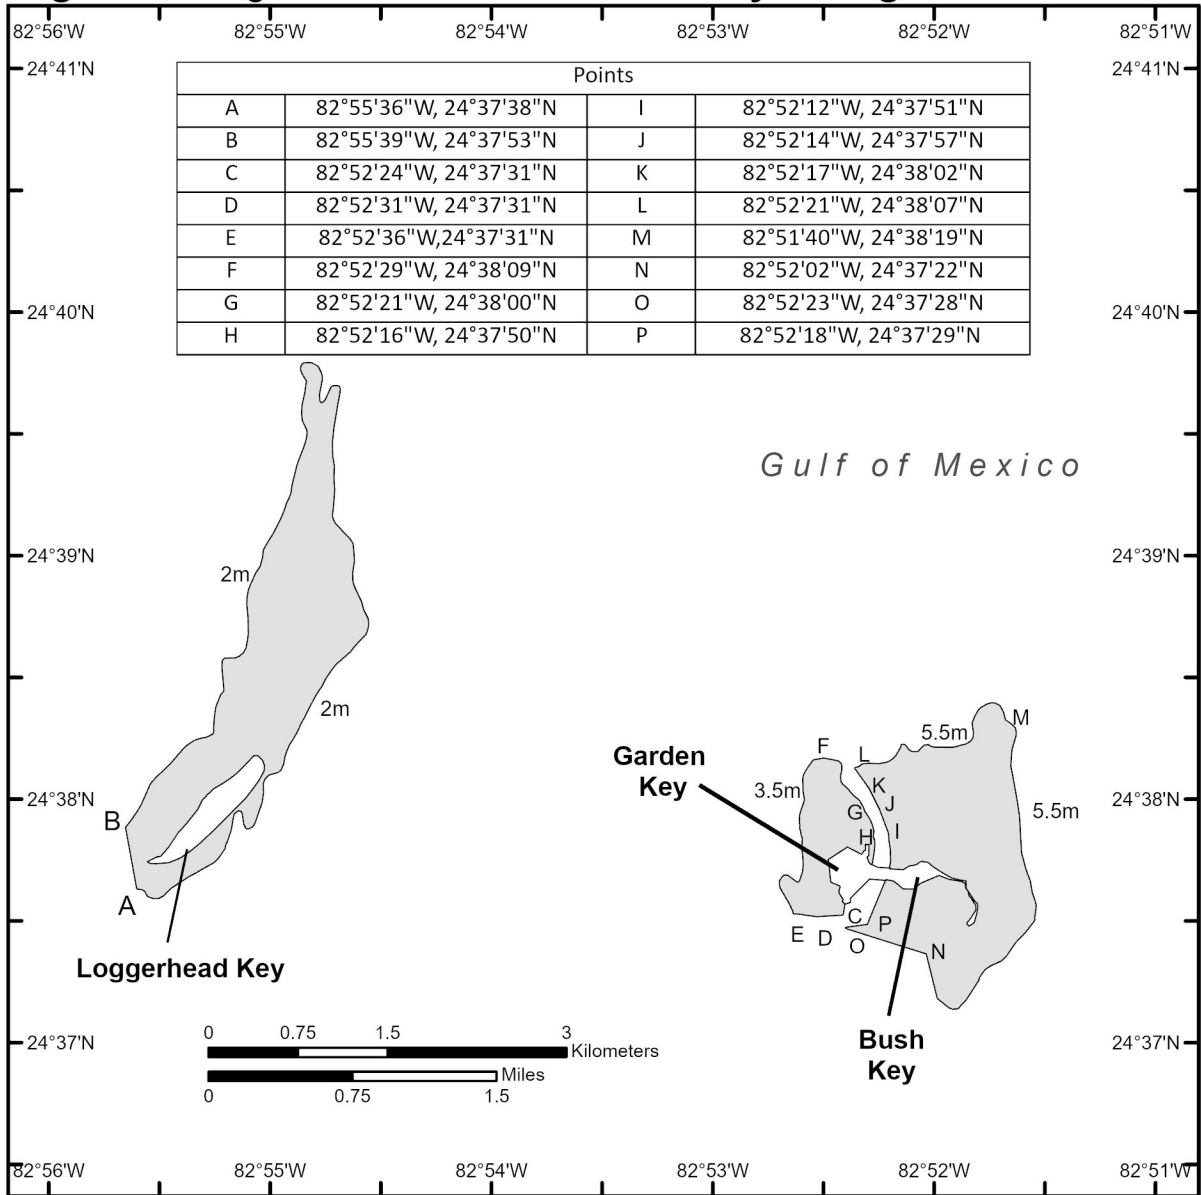

Figure 17 to § 226.230 Florida Unit 7 - Dry Tortugas

Legend

Nassau Grouper Critical Habitat