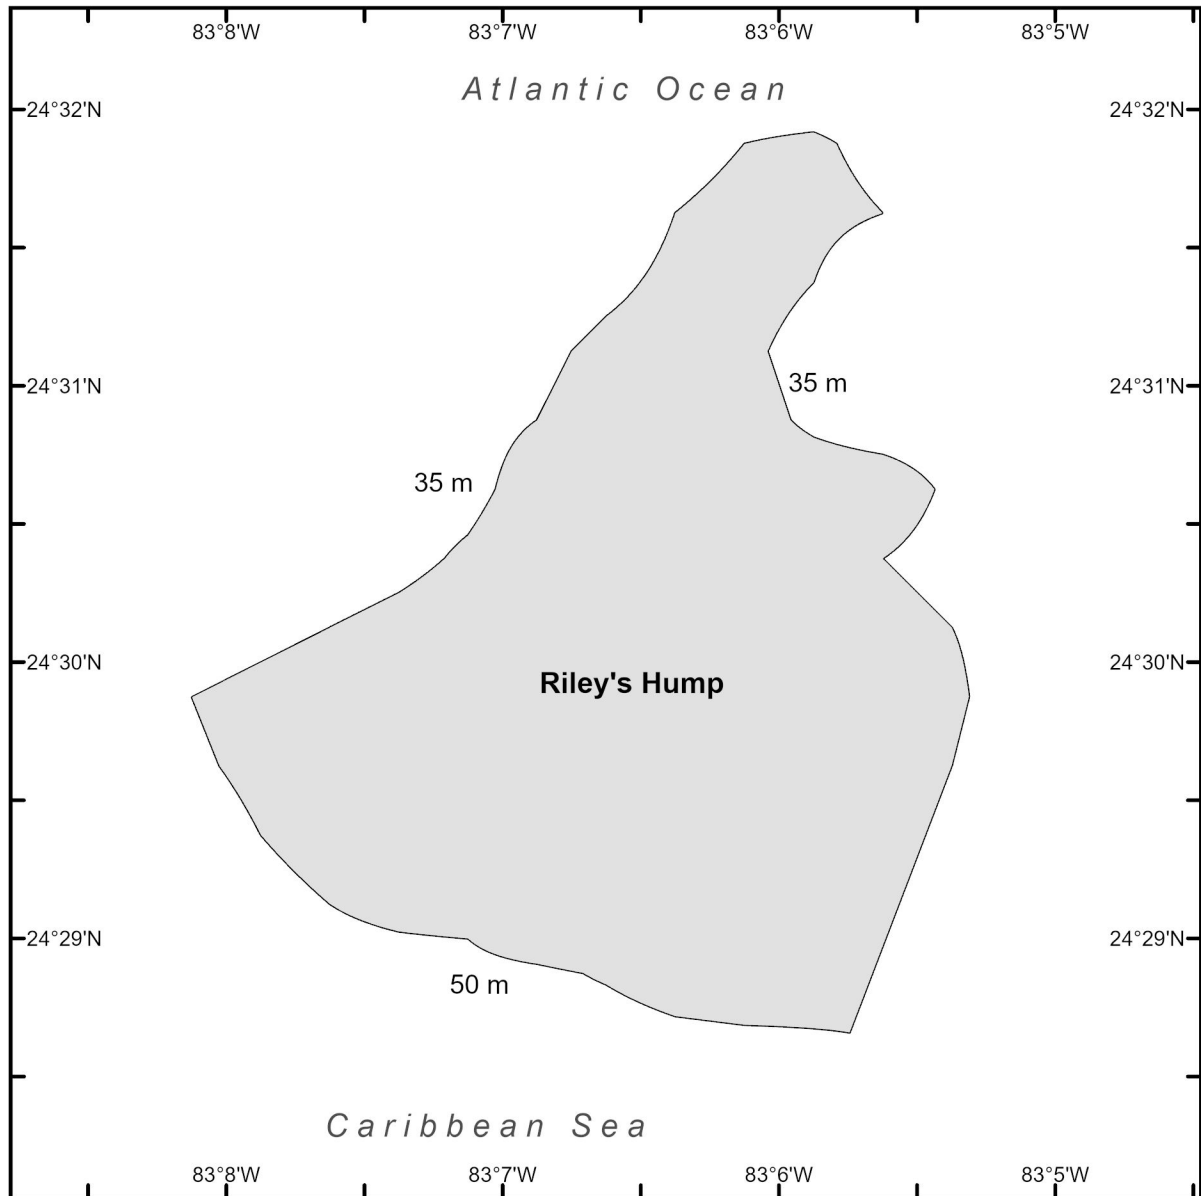

Figure 20 to § 226.230 Spawning Site Unit 3 - Riley's Hump

Legend

Nassau Grouper Critical Habitat