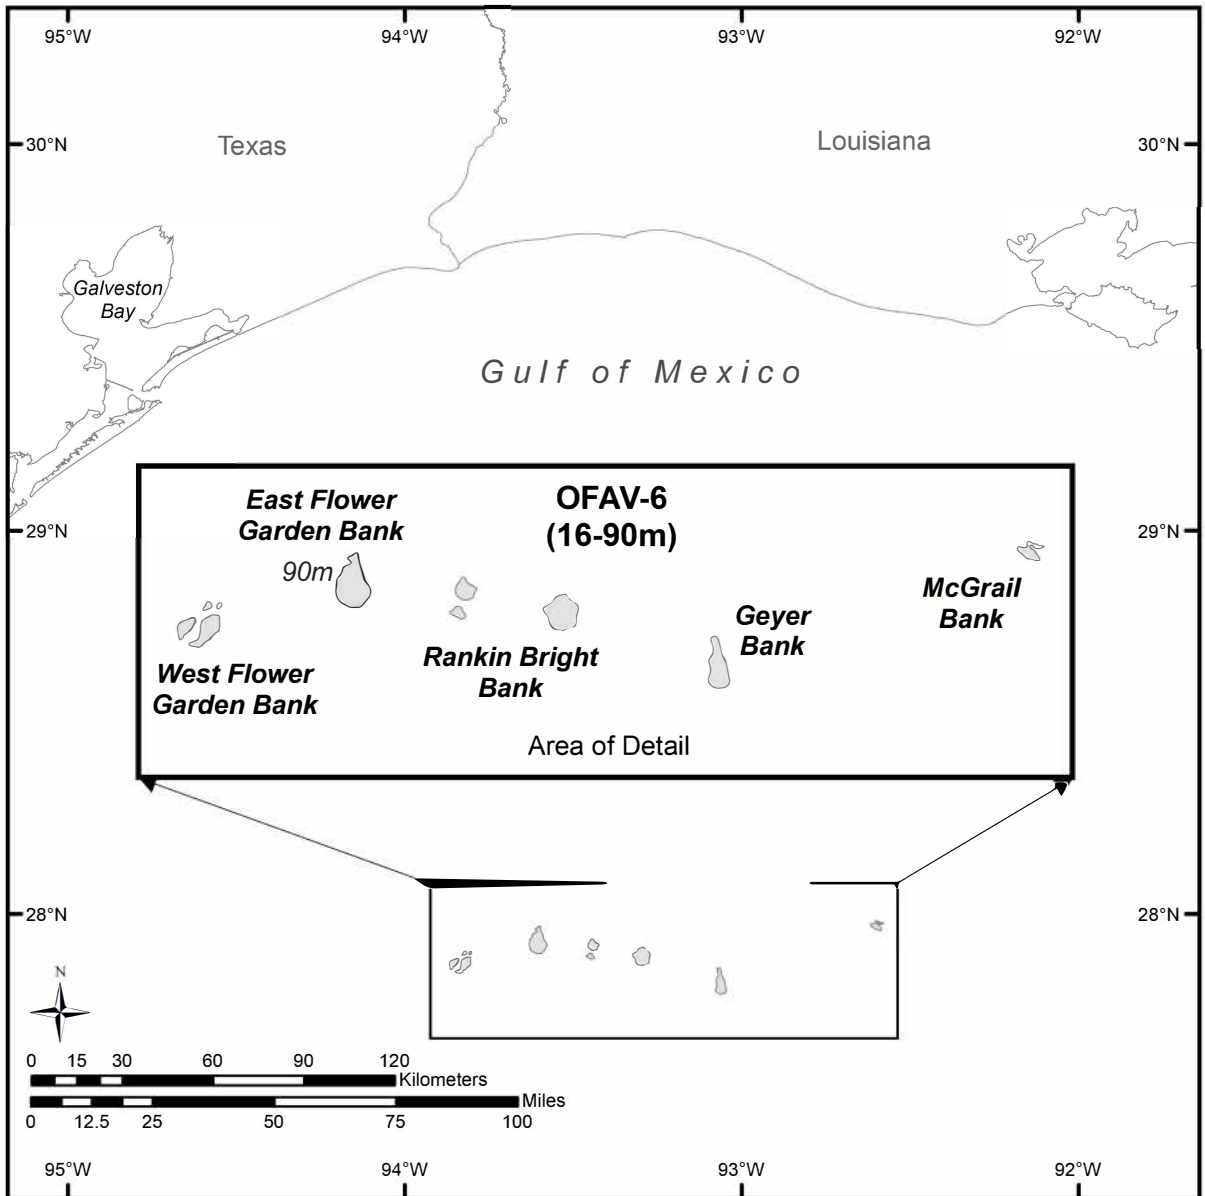

Legend

-  *Orbicella faveolata* Critical Habitat
-  Caribbean Is Group Management Area
-  Exclusive Economic Zone

This map illustrates *Orbicella faveolata* critical habitat. For clarification of the critical habitat definition, please refer to the narrative description.

Legend

 *Orbicella faveolata* Critical Habitat

This map illustrates *Orbicella faveolata* critical habitat. For clarification of the critical habitat definition, please refer to the narrative description.

Orbicella faveolata OFAV-6 Unit

Map 2.6

This map illustrates *Orbicella faveolata* critical habitat. For clarification of the critical habitat definition, please refer to the narrative description.