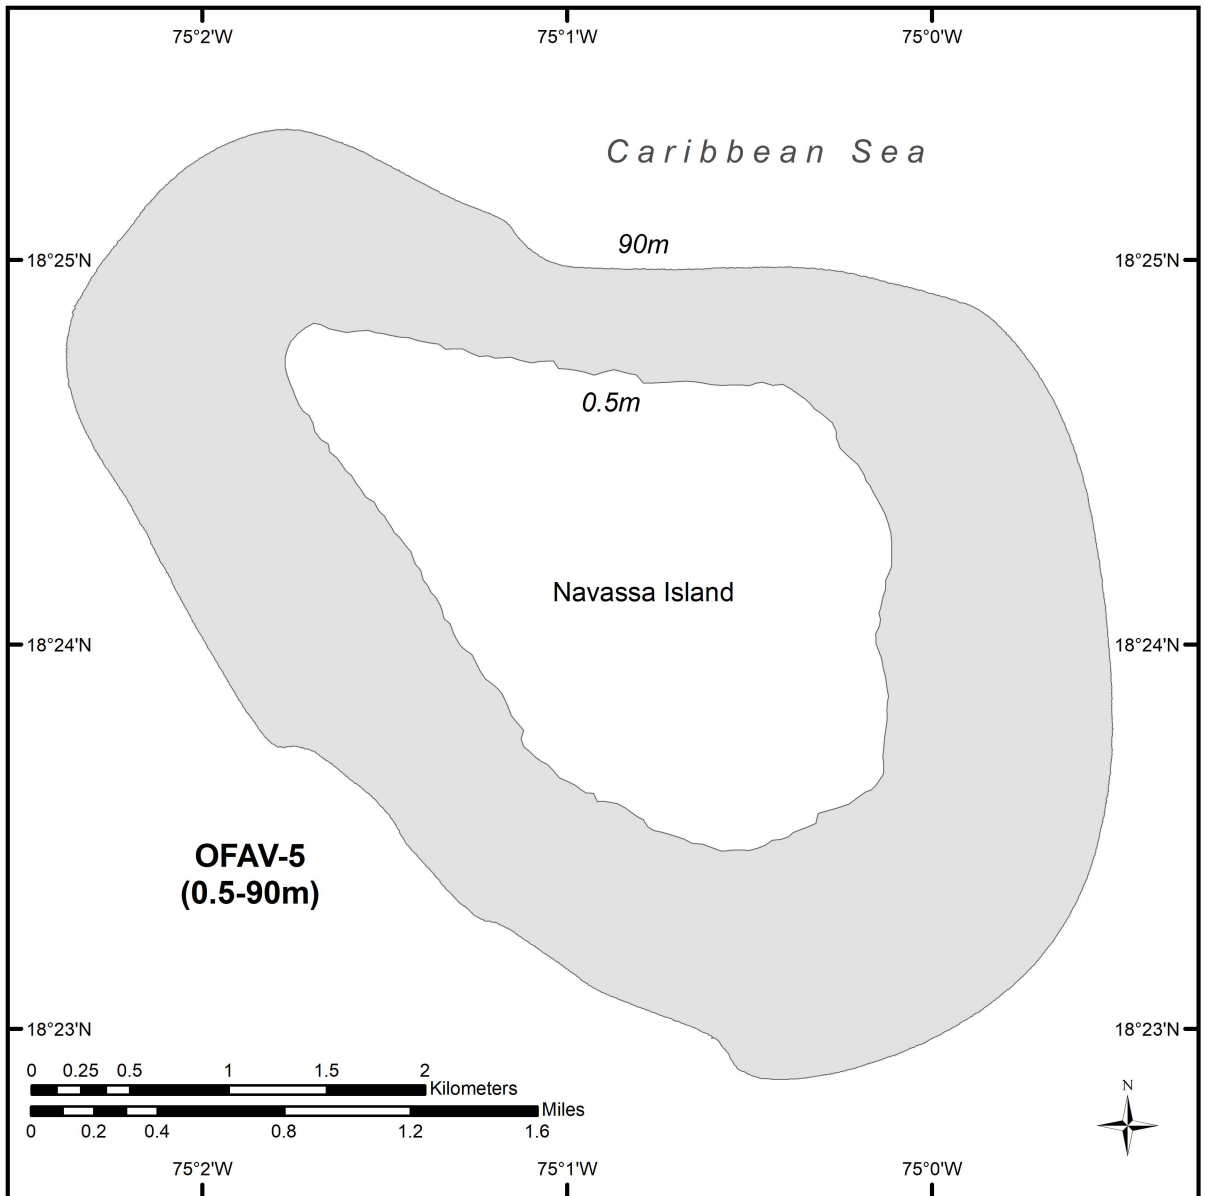

Legend

-  *Orbicella faveolata* Critical Habitat
-  Caribbean Is Group Management Area

This map illustrates *Orbicella faveolata* critical habitat. For clarification of the critical habitat definition, please refer to the narrative description.

Legend

-  *Orbicella faveolata* Critical Habitat
-  Caribbean Is Group Management Area
-  Exclusive Economic Zone

This map illustrates *Orbicella faveolata* critical habitat. For clarification of the critical habitat definition, please refer to the narrative description.

Legend

 *Orbicella faveolata* Critical Habitat

This map illustrates *Orbicella faveolata* critical habitat. For clarification of the critical habitat definition, please refer to the narrative description.