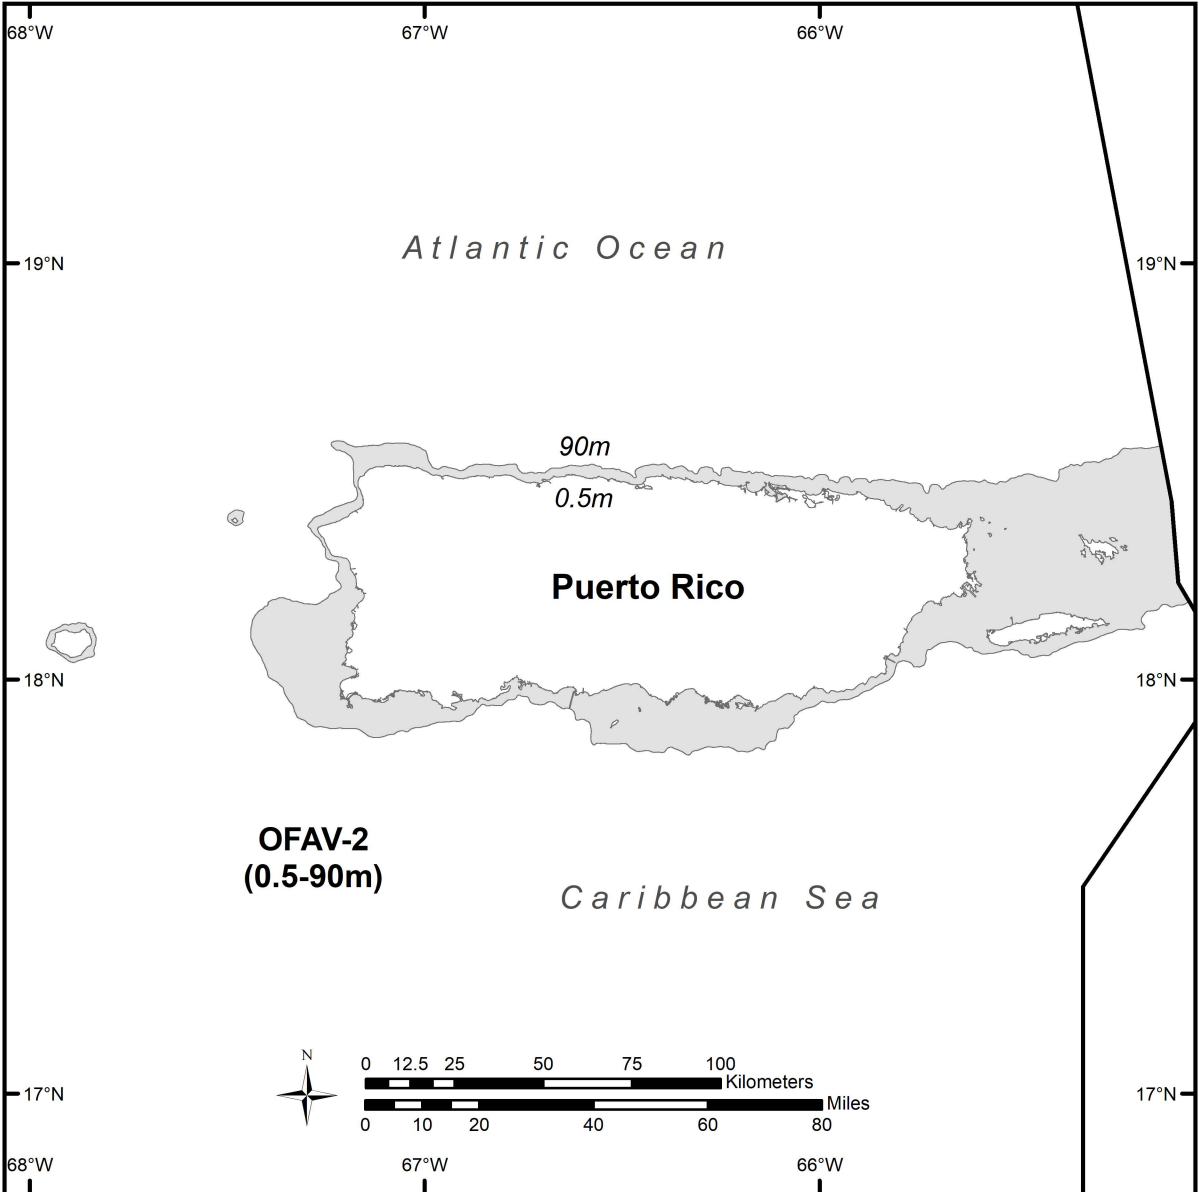

Orbicella faveolata OFAV-1 Unit

Map 2.1

Legend

 *Orbicella faveolata* Critical Habitat

This map illustrates *Orbicella faveolata* critical habitat. For clarification of the critical habitat definition, please refer to the narrative description. FKNMS - Florida Keys National Marine Sanctuary, GMFMC - Gulf of Mexico Fishery Management Council, SAFMC - South Atlantic Fishery Management Council.

Legend

-  *Orbicella faveolata* Critical Habitat
-  Caribbean Is Group Management Area

This map illustrates *Orbicella faveolata* critical habitat. For clarification of the critical habitat definition, please refer to the narrative description.

Legend

-  *Orbicella faveolata* Critical Habitat
-  Caribbean Is Group Management Area
-  Exclusive Economic Zone

This map illustrates *Orbicella faveolata* critical habitat. For clarification of the critical habitat definition, please refer to the narrative description.

Legend

 *Orbicella faveolata* Critical Habitat

This map illustrates *Orbicella faveolata* critical habitat. For clarification of the critical habitat definition, please refer to the narrative description.