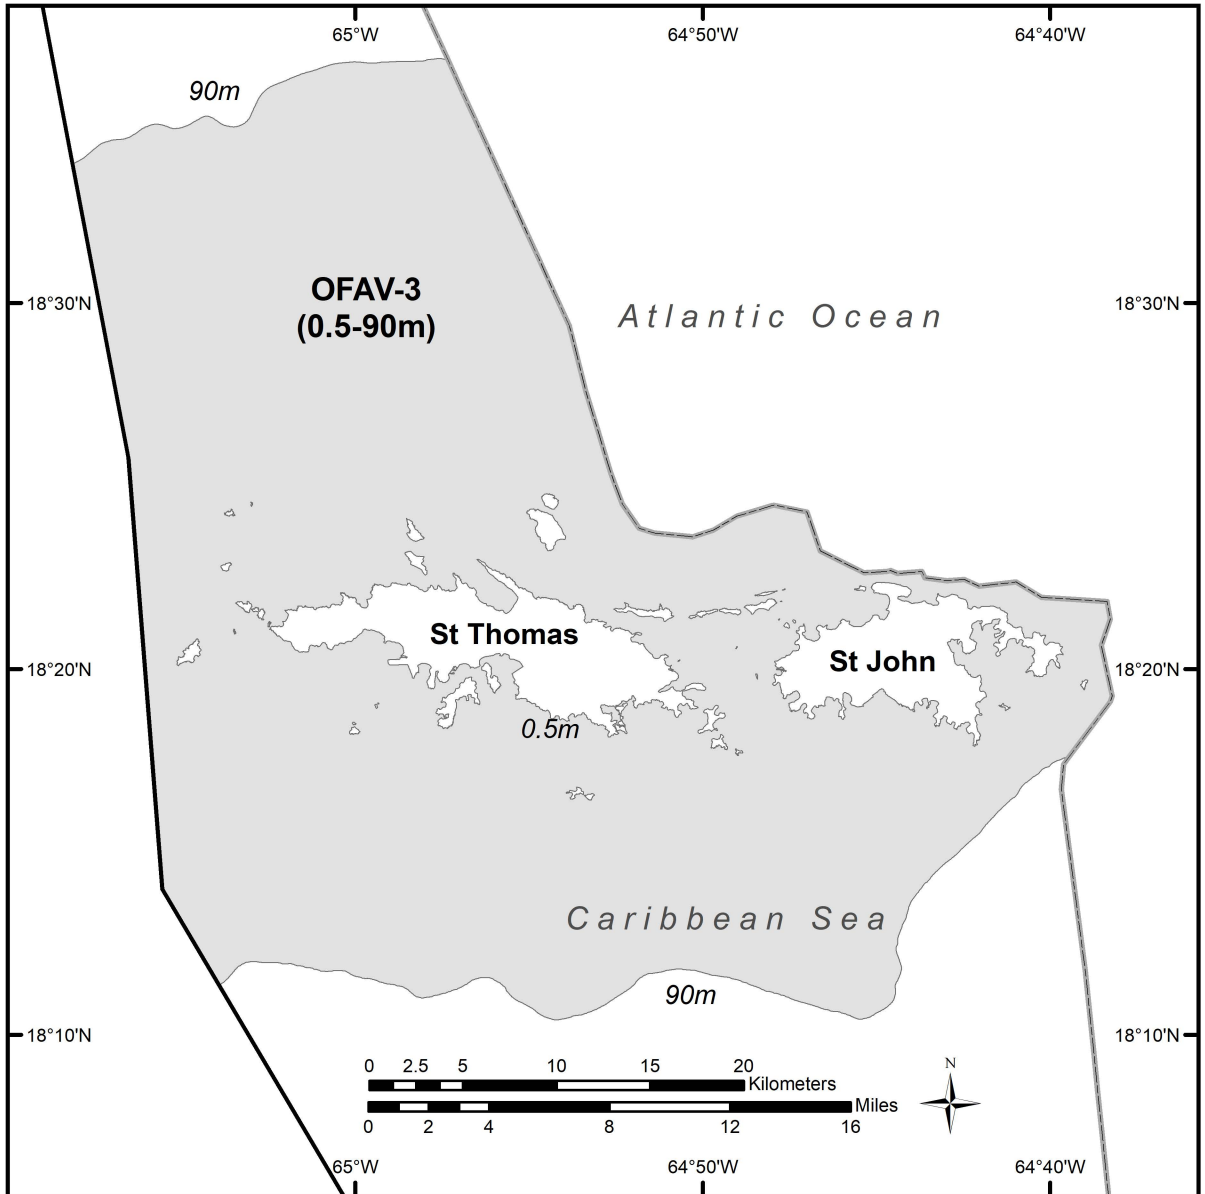

Orbicella faveolata OFAV-1 Unit

Map 2.1

Legend

 *Orbicella faveolata* Critical Habitat

This map illustrates *Orbicella faveolata* critical habitat. For clarification of the critical habitat definition, please refer to the narrative description. FKNMS - Florida Keys National Marine Sanctuary, GMFMC - Gulf of Mexico Fishery Management Council, SAFMC - South Atlantic Fishery Management Council.

Legend

-  *Orbicella faveolata* Critical Habitat
-  Caribbean Is Group Management Area

This map illustrates *Orbicella faveolata* critical habitat. For clarification of the critical habitat definition, please refer to the narrative description.

Legend

-  *Orbicella faveolata* Critical Habitat
-  Caribbean Is Group Management Area
-  Exclusive Economic Zone

This map illustrates *Orbicella faveolata* critical habitat. For clarification of the critical habitat definition, please refer to the narrative description.

Legend

 *Orbicella faveolata* Critical Habitat

This map illustrates *Orbicella faveolata* critical habitat. For clarification of the critical habitat definition, please refer to the narrative description.