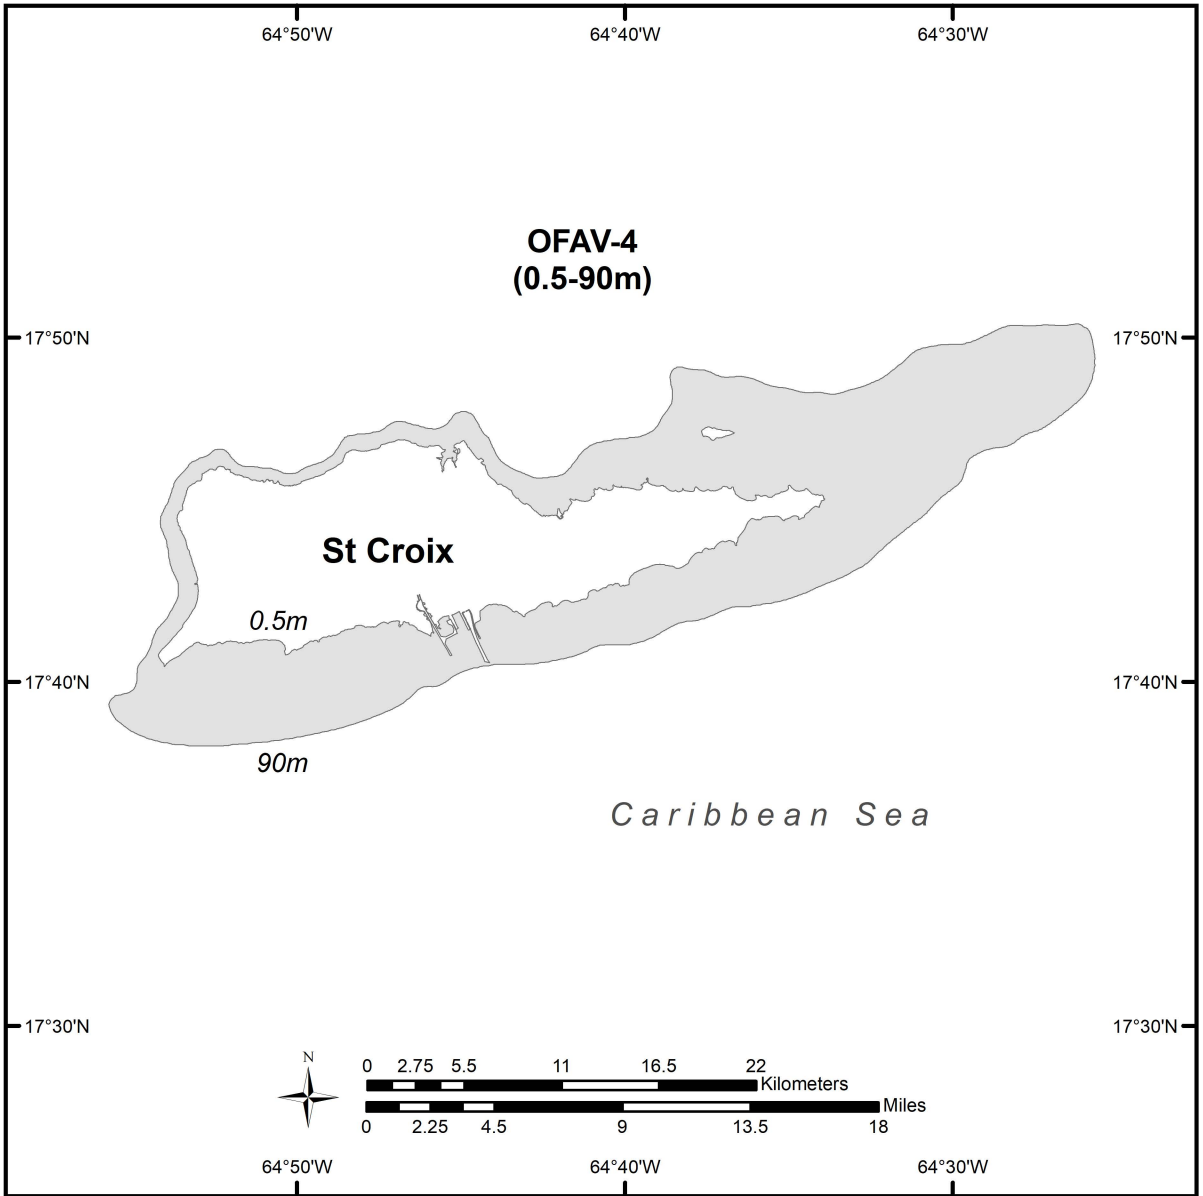

Orbicella faveolata OFAV-1 Unit

Map 2.1

Legend

 *Orbicella faveolata* Critical Habitat

This map illustrates *Orbicella faveolata* critical habitat. For clarification of the critical habitat definition, please refer to the narrative description. FKNMS - Florida Keys National Marine Sanctuary, GMFMC - Gulf of Mexico Fishery Management Council, SAFMC - South Atlantic Fishery Management Council.

Legend

-  *Orbicella faveolata* Critical Habitat
-  Caribbean Is Group Management Area

This map illustrates *Orbicella faveolata* critical habitat. For clarification of the critical habitat definition, please refer to the narrative description.

Legend

-  *Orbicella faveolata* Critical Habitat
-  Caribbean Is Group Management Area
-  Exclusive Economic Zone

This map illustrates *Orbicella faveolata* critical habitat. For clarification of the critical habitat definition, please refer to the narrative description.

Legend

 *Orbicella faveolata* Critical Habitat

This map illustrates *Orbicella faveolata* critical habitat. For clarification of the critical habitat definition, please refer to the narrative description.