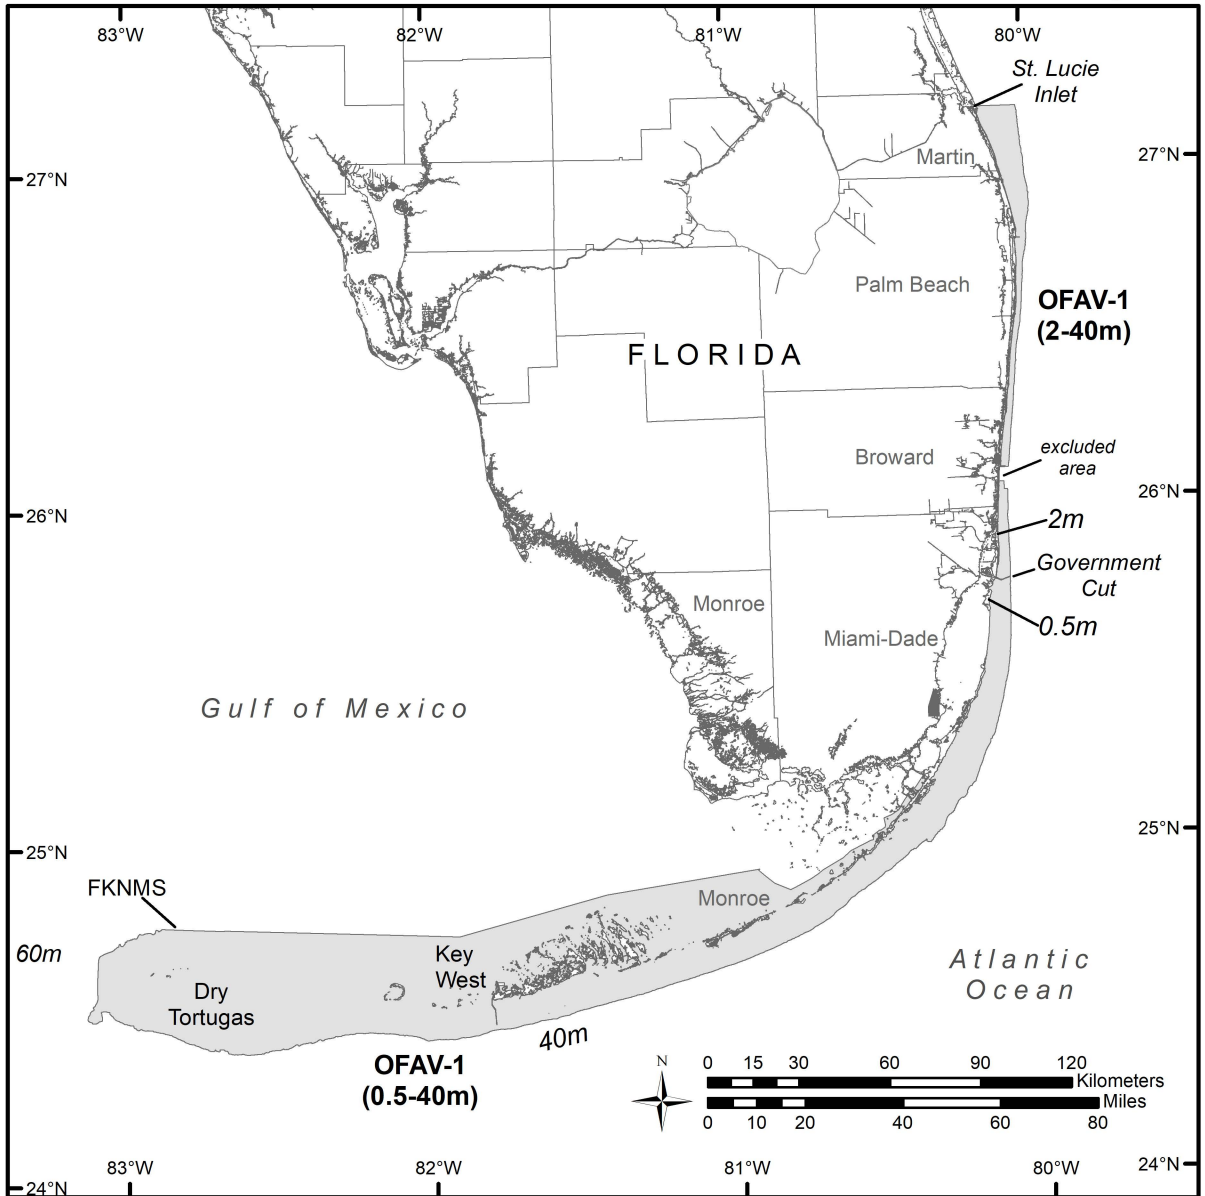

Orbicella faveolata OFAV-1 Unit

Map 2.1

Legend

 *Orbicella faveolata* Critical Habitat

This map illustrates *Orbicella faveolata* critical habitat. For clarification of the critical habitat definition, please refer to the narrative description. FKNMS - Florida Keys National Marine Sanctuary, GMFMC - Gulf of Mexico Fishery Management Council, SAFMC - South Atlantic Fishery Management Council.

Legend

-  *Orbicella faveolata* Critical Habitat
-  Caribbean Is Group Management Area

This map illustrates *Orbicella faveolata* critical habitat. For clarification of the critical habitat definition, please refer to the narrative description.

Legend

-  *Orbicella faveolata* Critical Habitat
-  Caribbean Is Group Management Area
-  Exclusive Economic Zone

This map illustrates *Orbicella faveolata* critical habitat. For clarification of the critical habitat definition, please refer to the narrative description.

Legend

 *Orbicella faveolata* Critical Habitat

This map illustrates *Orbicella faveolata* critical habitat. For clarification of the critical habitat definition, please refer to the narrative description.