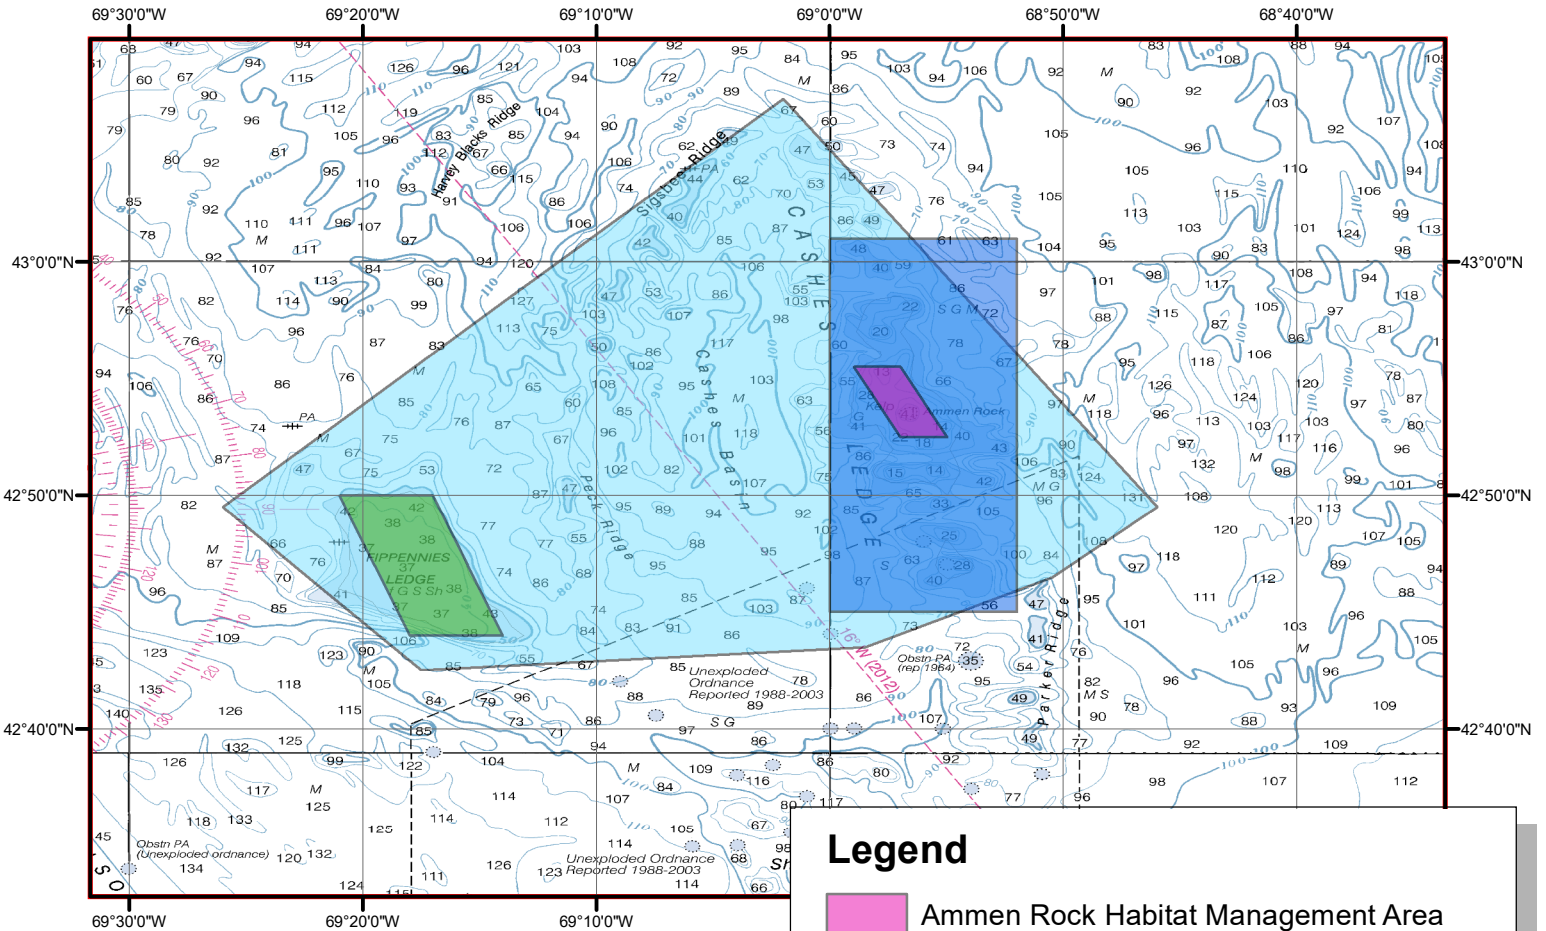

Cashes Ledge Groundfish Closure Area

This map includes the Ammen Rock Area Habitat Management Area, Fippennies Ledge Habitat Management Area and the Cashes Ledge Closure Area and Cashes Ledge Habitat Management Area. Map created 7/23/2020.

Legend

- Ammen Rock Habitat Management Area
- Fippennies Ledge Habitat Management Area
- Cashes Ledge Closure Area
- Cashes Ledge Habitat Management Area

Location Map

Legend for Location Map

- Dedicated Habitat Research Areas
- Habitat Management Areas
- Groundfish Closure Areas
- Submerged Lands Act (3 nautical miles)
- Bathymetry of 50 fathoms
- Exclusive Economic Zone (200 nautical miles)