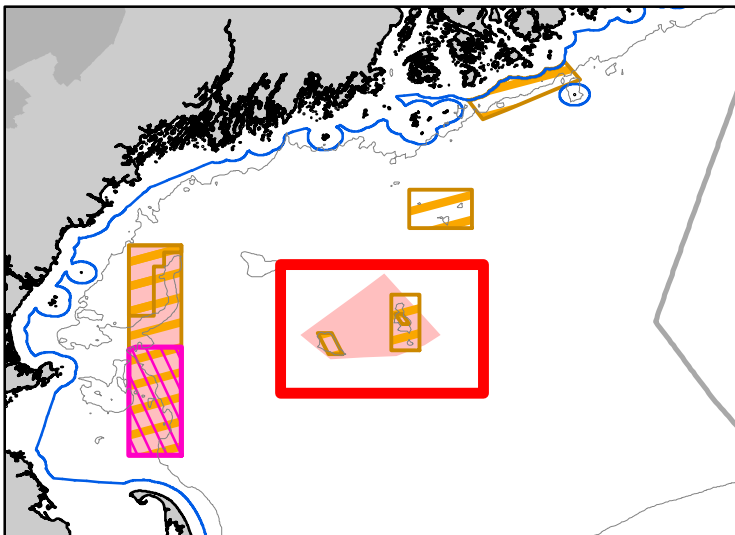

Cashes Ledge Groundfish Closure Area

This map includes the Ammen Rock Area Habitat Management Area, Fippennies Ledge Habitat Management Area and the Cashes Ledge Closure Area and Cashes Ledge Habitat Management Area. Map created 7/23/2020.

Legend

- Ammen Rock Habitat Management Area
- Fippennies Ledge Habitat Management Area
- Cashes Ledge Closure Area
- Cashes Ledge Habitat Management Area

Location Map

Legend for Location Map

- Dedicated Habitat Research Areas
- Habitat Management Areas
- Groundfish Closure Areas
- Submerged Lands Act (3 nautical miles)
- Bathymetry of 50 fathoms
- Exclusive Economic Zone (200 nautical miles)